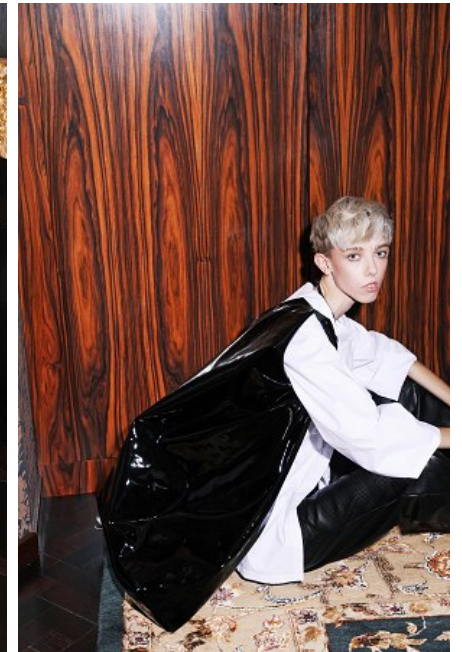

**MAJOR
NEW YORK**

VARYA GERASIMOVA

Height 179cm/5'10.5" Bust 81cm/32" Waist 60cm/23.5" Hips 89 cm/35"
Hair Blonde Eyes Blue

MAJOR NEW YORK

VARYA GERASIMOVA

Height 179cm/5'10.5" Bust 81cm/32" Waist 60cm/23.5" Hips 89 cm/35"
Hair Blonde Eyes Blue

**MAJOR
NEW YORK**

VARYA GERASIMOVA

Height 179cm/5'10.5" Bust 81cm/32" Waist 60cm/23.5" Hips 89 cm/35"
Hair Blonde Eyes Blue