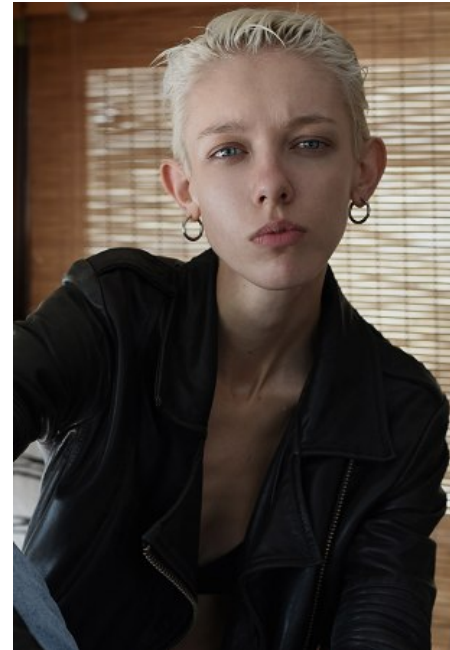

**MAJOR
NEW YORK**

VARYA GERASIMOVA

Height 179cm/5'10.5" Bust 81cm/32" Waist 60cm/23.5" Hips 89 cm/35"
Hair Blonde Eyes Blue

MAJOR NEW YORK

VARYA GERASIMOVA

Height 179cm/5'10.5" Bust 81cm/32" Waist 60cm/23.5" Hips 89 cm/35"
Hair Blonde Eyes Blue

**MAJOR
NEW YORK**

VARYA GERASIMOVA

Height 179cm/5'10.5" Bust 81cm/32" Waist 60cm/23.5" Hips 89 cm/35"
Hair Blonde Eyes Blue