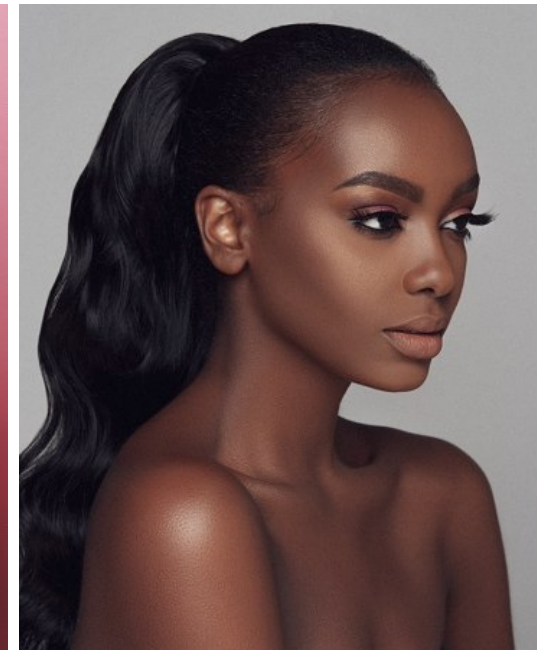

**MAJOR  
NEW YORK**

**EBONY JACKSON**

Height 173cm/5'8" Bust 82cm/32.5" Waist 63cm/25" Hips 88cm/34.5"  
Hair Dark Brown Eyes Brown

**MAJOR  
NEW YORK**

**EBONY JACKSON**

Height 173cm/5'8" Bust 82cm/32.5" Waist 63cm/25" Hips 88cm/34.5"  
Hair Dark Brown Eyes Brown

**MAJOR  
NEW YORK**

**EBONY JACKSON**

Height 173cm/5'8" Bust 82cm/32.5" Waist 63cm/25" Hips 88cm/34.5"  
Hair Dark Brown Eyes Brown