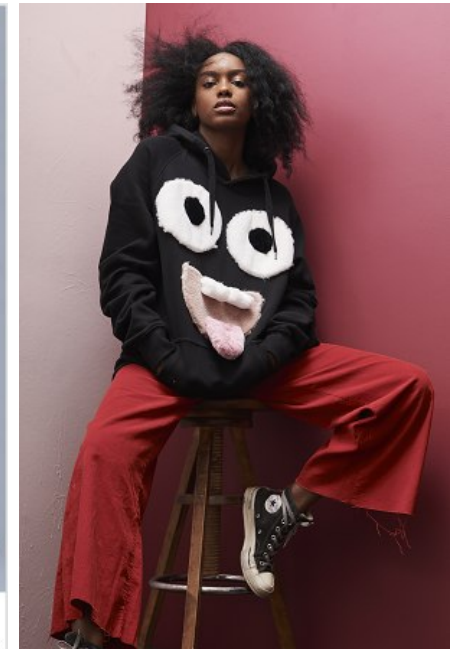

**MAJOR  
NEW YORK**

**EBONY JACKSON**

Height 173cm/5'8" Bust 82cm/32.5" Waist 63cm/25" Hips 88cm/34.5"  
Hair Dark Brown Eyes Brown

**MAJOR  
NEW YORK**

**EBONY JACKSON**

Height 173cm/5'8" Bust 82cm/32.5" Waist 63cm/25" Hips 88cm/34.5"  
Hair Dark Brown Eyes Brown

**MAJOR  
NEW YORK**

**EBONY JACKSON**

Height 173cm/5'8" Bust 82cm/32.5" Waist 63cm/25" Hips 88cm/34.5"  
Hair Dark Brown Eyes Brown