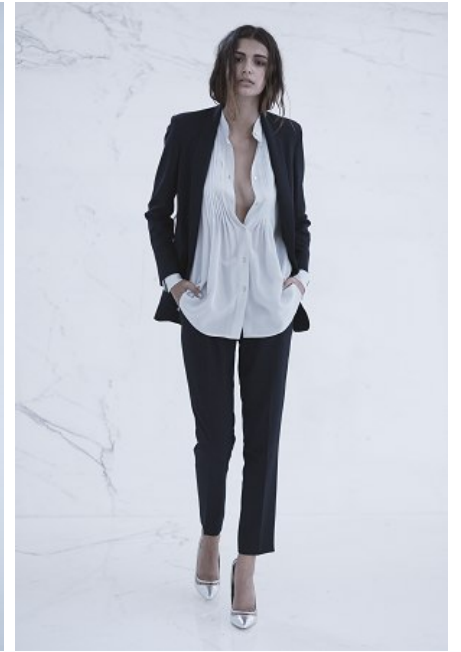

**MAJOR  
NEW YORK**

**ELDA SCARNECCHIA**

Height 179cm/5'10.5" Bust 81cm/32" A Waist 58cm/23" Hips 89 cm/35"  
Dress 30-32 EU/0-2 US/2-4 UK Hair Brown Eyes Brown

**MAJOR  
NEW YORK**

**ELDA SCARNECCHIA**

Height 179cm/5'10.5" Bust 81cm/32" A Waist 58cm/23" Hips 89 cm/35"  
Dress 30-32 EU/0-2 US/2-4 UK Hair Brown Eyes Brown