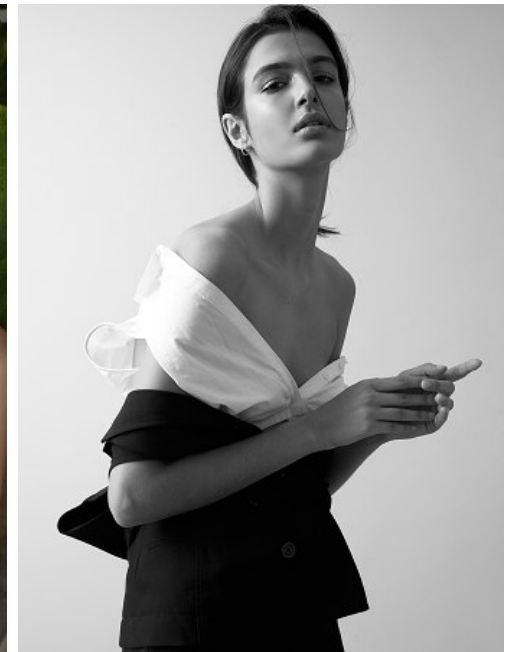

**MAJOR  
NEW YORK**

**ELDA SCARNECCHIA**

Height 179cm/5'10.5" Bust 81cm/32" A Waist 58cm/23" Hips 89 cm/35"  
Dress 30-32 EU/0-2 US/2-4 UK Hair Brown Eyes Brown

**MAJOR  
NEW YORK**

**ELDA SCARNECCHIA**

Height 179cm/5'10.5" Bust 81cm/32" A Waist 58cm/23" Hips 89 cm/35"  
Dress 30-32 EU/0-2 US/2-4 UK Hair Brown Eyes Brown