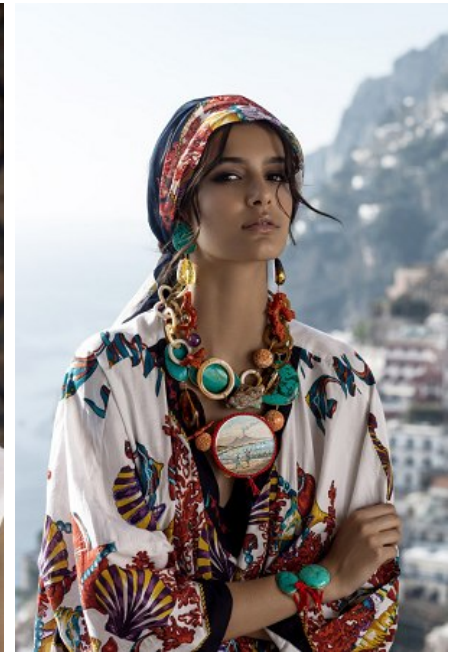

**MAJOR  
NEW YORK**

**ELDA SCARNECCHIA**

Height 179cm/5'10.5" Bust 81cm/32" A Waist 58cm/23" Hips 89 cm/35"  
Dress 30-32 EU/0-2 US/2-4 UK Hair Brown Eyes Brown

**MAJOR  
NEW YORK**

**ELDA SCARNECCHIA**

Height 179cm/5'10.5" Bust 81cm/32" A Waist 58cm/23" Hips 89 cm/35"  
Dress 30-32 EU/0-2 US/2-4 UK Hair Brown Eyes Brown