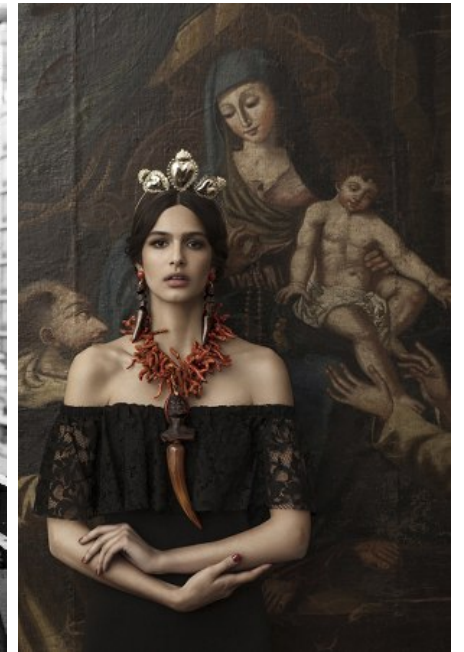

**MAJOR  
NEW YORK**

**ELDA SCARNECCHIA**

Height 179cm/5'10.5" Bust 81cm/32" A Waist 58cm/23" Hips 89 cm/35"  
Dress 30-32 EU/0-2 US/2-4 UK Hair Brown Eyes Brown

**MAJOR  
NEW YORK**

**ELDA SCARNECCHIA**

Height 179cm/5'10.5" Bust 81cm/32" A Waist 58cm/23" Hips 89 cm/35"  
Dress 30-32 EU/0-2 US/2-4 UK Hair Brown Eyes Brown