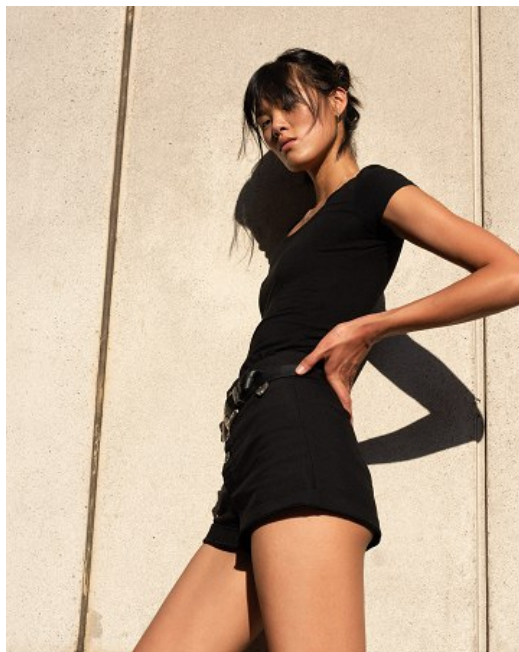

**MAJOR  
NEW YORK**

**COCO YU**

Height 180cm/5'11" Bust 81cm/32" A Waist 61cm/24" Hips 89 cm/35"  
Dress 32 EU/2 US/4 UK Hair Brown Eyes Brown

**MAJOR  
NEW YORK**

**COCO YU**

Height 180cm/5'11" Bust 81cm/32" A Waist 61cm/24" Hips 89 cm/35"  
Dress 32 EU/2 US/4 UK Hair Brown Eyes Brown