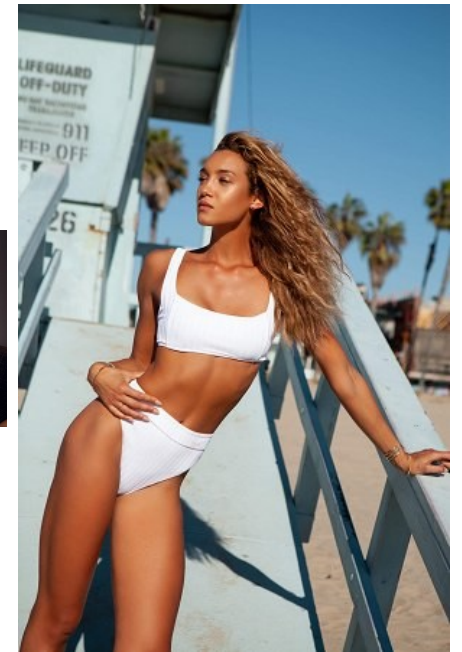

**MAJOR
NEW YORK**

EBONY ANDERBERG

Height 180cm/5'11" Bust 91cm/36" B/C Waist 66cm/26" Hips 95cm/37.5"
Dress 38 EU/8 US/10 UK Hair Blonde Eyes Green

**MAJOR
NEW YORK**

EBONY ANDERBERG

Height 180cm/5'11" Bust 91cm/36" B/C Waist 66cm/26" Hips 95cm/37.5"
Dress 38 EU/8 US/10 UK Hair Blonde Eyes Green

**MAJOR
NEW YORK**

EBONY ANDERBERG

Height 180cm/5'11" Bust 91cm/36" B/C Waist 66cm/26" Hips 95cm/37.5"
Dress 38 EU/8 US/10 UK Hair Blonde Eyes Green

**MAJOR
NEW YORK**

EBONY ANDERBERG

Height 180cm/5'11" Bust 91cm/36" B/C Waist 66cm/26" Hips 91cm/36"
Dress 38 EU/8 US/10 UK Hair Blonde Eyes Green