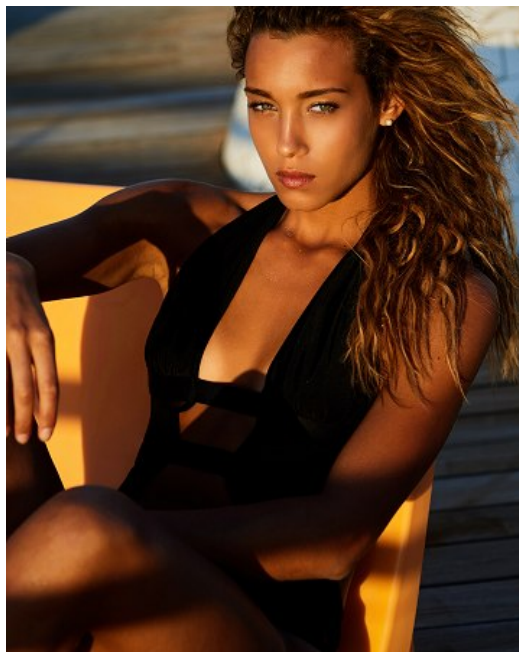

**MAJOR
NEW YORK**

EBONY ANDERBERG

Height 180cm/5'11" Bust 91cm/36" B/C Waist 66cm/26" Hips 95cm/37.5"
Dress 38 EU/8 US/10 UK Hair Blonde Eyes Green

**MAJOR
NEW YORK**

EBONY ANDERBERG

Height 180cm/5'11" Bust 91cm/36" B/C Waist 66cm/26" Hips 95cm/37.5"
Dress 38 EU/8 US/10 UK Hair Blonde Eyes Green

**MAJOR
NEW YORK**

EBONY ANDERBERG

Height 180cm/5'11" Bust 91cm/36" B/C Waist 66cm/26" Hips 95cm/37.5"
Dress 38 EU/8 US/10 UK Hair Blonde Eyes Green

**MAJOR
NEW YORK**

EBONY ANDERBERG

Height 180cm/5'11" Bust 91cm/36" B/C Waist 66cm/26" Hips 91cm/36"
Dress 38 EU/8 US/10 UK Hair Blonde Eyes Green