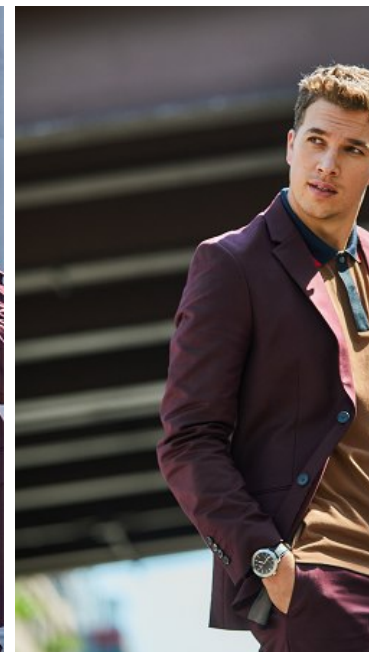

**MAJOR
NEW YORK**

NICO COUCKE

Height 185cm/6'1" Chest 102cm/40" R Waist 81cm/32" Inseam 81 cm
Suit 101cm/40"/50 Hair Dark Blonde Eyes Hazel

**MAJOR
NEW YORK**

NICO COUCKE

Height 185cm/6'1" Chest 102cm/40" R Waist 81cm/32" Inseam 81 cm
Suit 101cm/40"/50 Hair Dark Blonde Eyes Hazel

**MAJOR
NEW YORK**

NICO COUCKE

Height 185cm/6'1" Chest 102cm/40" R Waist 81cm/32" Inseam 81 cm/32"
Suit 101cm/40"/50 Hair Dark Blonde Eyes Hazel

**MAJOR
NEW YORK**

NICO COUCKE

Height 185cm/6'1" Chest 102cm/40" R Waist 81cm/32" Inseam 81 cm/32"
Suit 101cm/40"/50 Hair Dark Blonde Eyes Hazel