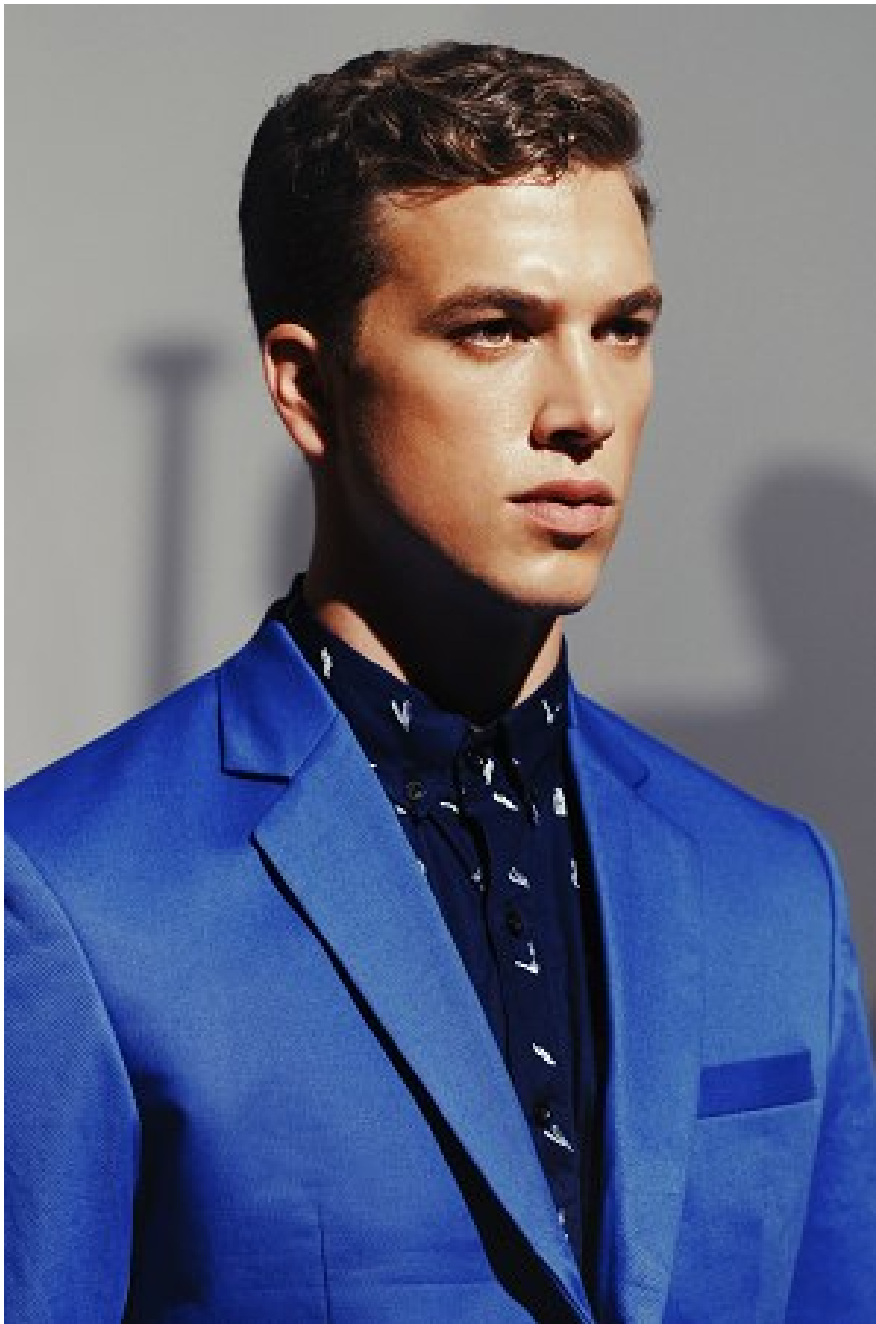

**MAJOR
NEW YORK**

NICO COUCKE

Height 185cm/6'1" Chest 102cm/40" R Waist 81cm/32" Inseam 81 cm
Suit 101cm/40"/50 Hair Dark Blonde Eyes Hazel

**MAJOR
NEW YORK**

NICO COUCKE

Height 185cm/6'1" Chest 102cm/40" R Waist 81cm/32" Inseam 81 cm
Suit 101cm/40"/50 Hair Dark Blonde Eyes Hazel

**MAJOR
NEW YORK**

NICO COUCKE

Height 185cm/6'1" Chest 102cm/40" R Waist 81cm/32" Inseam 81 cm/32"
Suit 101cm/40"/50 Hair Dark Blonde Eyes Hazel

**MAJOR
NEW YORK**

NICO COUCKE

Height 185cm/6'1" Chest 102cm/40" R Waist 81cm/32" Inseam 81 cm/32"
Suit 101cm/40"/50 Hair Dark Blonde Eyes Hazel