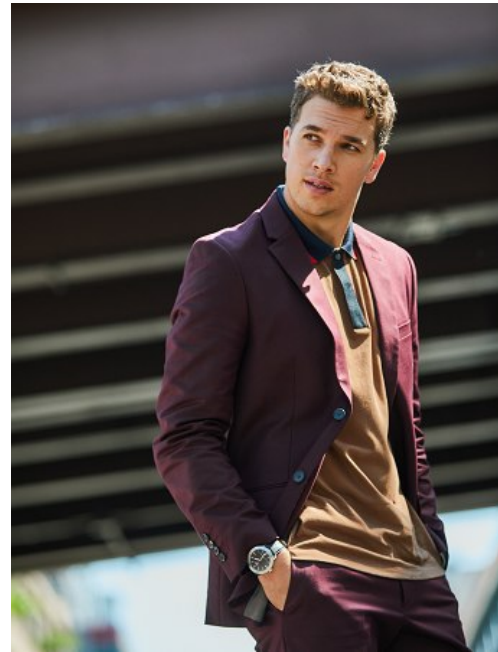

**MAJOR
NEW YORK**

NICO COUCKE

Height 185cm/6'1" Chest 102cm/40" R Waist 81cm/32" Inseam 81 cm
Suit 101cm/40"/50 Hair Dark Blonde Eyes Hazel

**MAJOR
NEW YORK**

NICO COUCKE

Height 185cm/6'1" Chest 102cm/40" R Waist 81cm/32" Inseam 81 cm
Suit 101cm/40"/50 Hair Dark Blonde Eyes Hazel

**MAJOR
NEW YORK**

NICO COUCKE

Height 185cm/6'1" Chest 102cm/40" R Waist 81cm/32" Inseam 81 cm/32"
Suit 101cm/40"/50 Hair Dark Blonde Eyes Hazel

**MAJOR
NEW YORK**

NICO COUCKE

Height 185cm/6'1" Chest 102cm/40" R Waist 81cm/32" Inseam 81 cm/32"
Suit 101cm/40"/50 Hair Dark Blonde Eyes Hazel