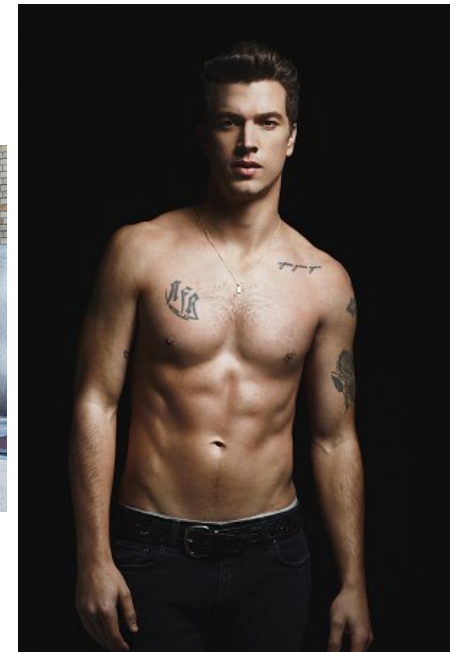

**MAJOR
NEW YORK**

NICO COUCKE

Height 185cm/6'1" Chest 102cm/40" R Waist 81cm/32" Inseam 81 cm
Suit 101cm/40"/50 Hair Dark Blonde Eyes Hazel

**MAJOR
NEW YORK**

NICO COUCKE

Height 185cm/6'1" Chest 102cm/40" R Waist 81cm/32" Inseam 81 cm
Suit 101cm/40"/50 Hair Dark Blonde Eyes Hazel

**MAJOR
NEW YORK**

NICO COUCKE

Height 185cm/6'1" Chest 102cm/40" R Waist 81cm/32" Inseam 81 cm/32"
Suit 101cm/40"/50 Hair Dark Blonde Eyes Hazel

**MAJOR
NEW YORK**

NICO COUCKE

Height 185cm/6'1" Chest 102cm/40" R Waist 81cm/32" Inseam 81 cm/32"
Suit 101cm/40"/50 Hair Dark Blonde Eyes Hazel