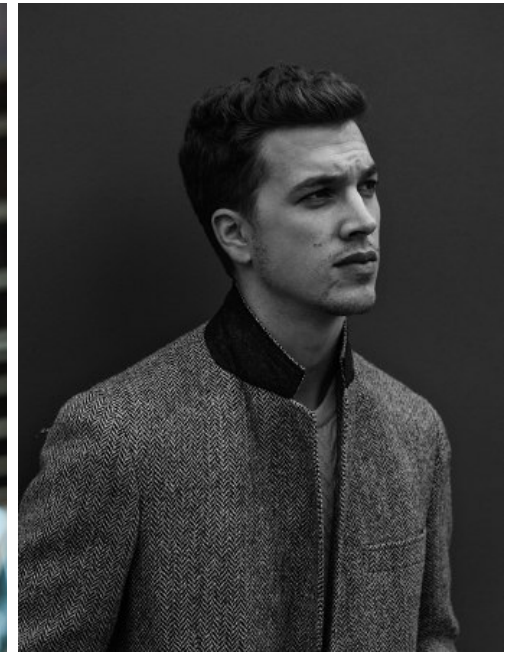

**MAJOR
NEW YORK**

NICO COUCKE

Height 185cm/6'1" Chest 102cm/40" R Waist 81cm/32" Inseam 81 cm
Suit 101cm/40"/50 Hair Dark Blonde Eyes Hazel

**MAJOR
NEW YORK**

NICO COUCKE

Height 185cm/6'1" Chest 102cm/40" R Waist 81cm/32" Inseam 81 cm
Suit 101cm/40"/50 Hair Dark Blonde Eyes Hazel

**MAJOR
NEW YORK**

NICO COUCKE

Height 185cm/6'1" Chest 102cm/40" R Waist 81cm/32" Inseam 81 cm/32"
Suit 101cm/40"/50 Hair Dark Blonde Eyes Hazel

**MAJOR
NEW YORK**

NICO COUCKE

Height 185cm/6'1" Chest 102cm/40" R Waist 81cm/32" Inseam 81 cm/32"
Suit 101cm/40"/50 Hair Dark Blonde Eyes Hazel