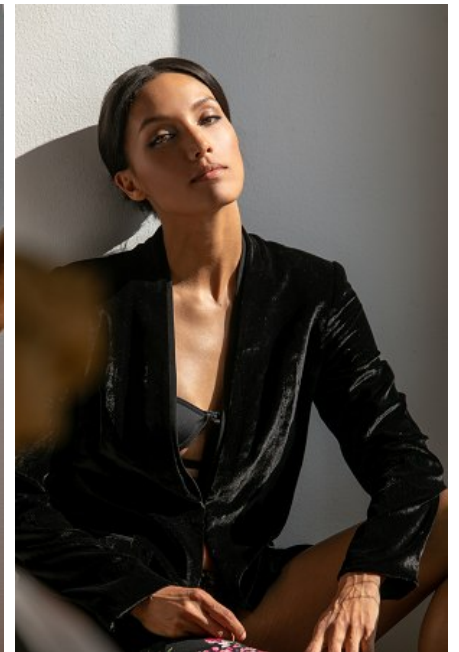

**MAJOR
NEW YORK**

CHERI-ANN KWON

Height 175cm/5'9" Bust 86cm/34" Waist 63cm/25" Hips 89 cm/35"
Hair Dark Brown Eyes Brown

**MAJOR
NEW YORK**

CHERI-ANN KWON

Height 175cm/5'9" Bust 86cm/34" Waist 63cm/25" Hips 89 cm/35"
Hair Dark Brown Eyes Brown

**MAJOR
NEW YORK**

CHERI-ANN KWON

Height 175cm/5'9" Bust 86cm/34" Waist 63cm/25" Hips 89 cm/35"
Hair Dark Brown Eyes Brown