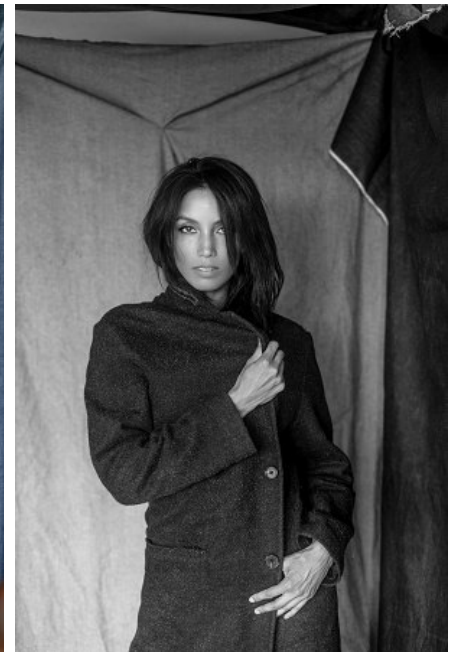

**MAJOR
NEW YORK**

CHERI-ANN KWON

Height 175cm/5'9" Bust 86cm/34" Waist 63cm/25" Hips 89 cm/35"
Hair Dark Brown Eyes Brown

**MAJOR
NEW YORK**

CHERI-ANN KWON

Height 175cm/5'9" Bust 86cm/34" Waist 63cm/25" Hips 89 cm/35"
Hair Dark Brown Eyes Brown

**MAJOR
NEW YORK**

CHERI-ANN KWON

Height 175cm/5'9" Bust 86cm/34" Waist 63cm/25" Hips 89 cm/35"
Hair Dark Brown Eyes Brown