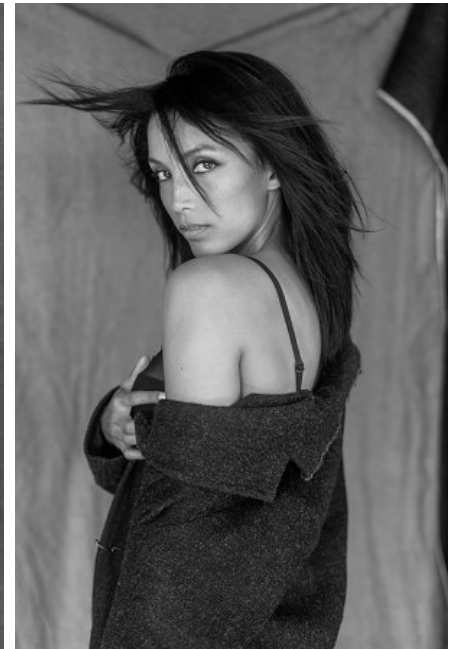

**MAJOR
NEW YORK**

CHERI-ANN KWON

Height 175cm/5'9" Bust 86cm/34" Waist 63cm/25" Hips 89 cm/35"
Hair Dark Brown Eyes Brown

**MAJOR
NEW YORK**

CHERI-ANN KWON

Height 175cm/5'9" Bust 86cm/34" Waist 63cm/25" Hips 89 cm/35"
Hair Dark Brown Eyes Brown

**MAJOR
NEW YORK**

CHERI-ANN KWON

Height 175cm/5'9" Bust 86cm/34" Waist 63cm/25" Hips 89 cm/35"
Hair Dark Brown Eyes Brown