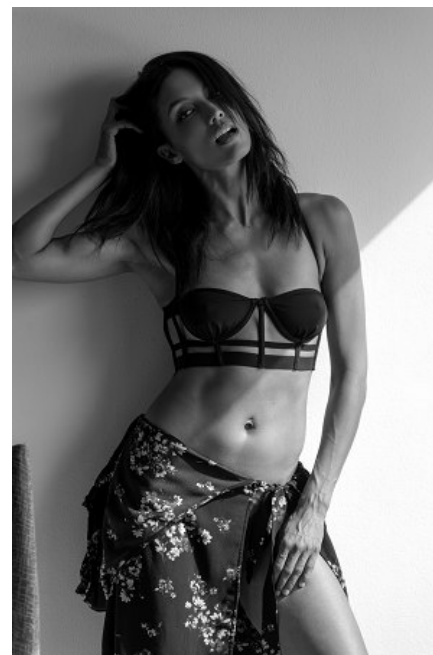

**MAJOR
NEW YORK**

CHERI-ANN KWON

Height 175cm/5'9" Bust 86cm/34" Waist 63cm/25" Hips 89 cm/35"
Hair Dark Brown Eyes Brown

**MAJOR
NEW YORK**

CHERI-ANN KWON

Height 175cm/5'9" Bust 86cm/34" Waist 63cm/25" Hips 89 cm/35"
Hair Dark Brown Eyes Brown

**MAJOR
NEW YORK**

CHERI-ANN KWON

Height 175cm/5'9" Bust 86cm/34" Waist 63cm/25" Hips 89 cm/35"
Hair Dark Brown Eyes Brown