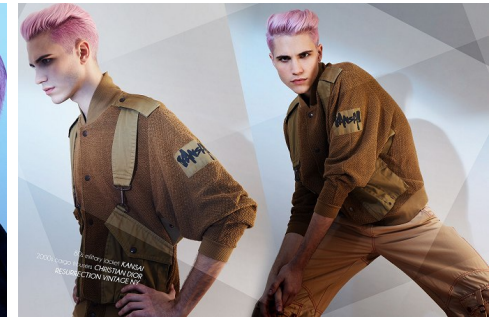

**MAJOR  
NEW YORK**

**AUSTIN KAIRIS**

Height 183cm/6'0" Chest 88cm/34.5" R Waist 74cm/29" Inseam 81 cm/32"  
Suit 97cm/38"/48 Collar 36cm/14" Hair Brown Eyes Hazel

**MAJOR  
NEW YORK**

**AUSTIN KAIRIS**

Height 183cm/6'0" Chest 88cm/34.5" R Waist 74cm/29" Inseam 81 cm/32"  
Suit 97cm/38"/48 Collar 36cm/14" Hair Brown Eyes Hazel