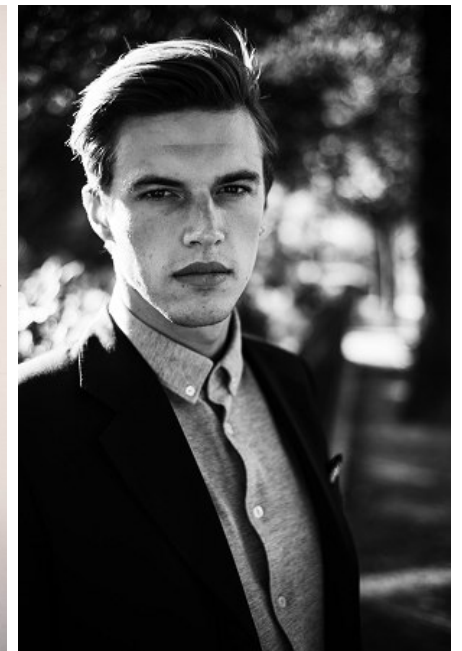

**MAJOR  
NEW YORK**

**THIBAUT MOREL**

Height 189cm/6'2.5" Chest 97cm/38" Waist 80cm/31.5" Collar 38cm/15" Hair Dark  
Blonde Eyes Blue

**MAJOR  
NEW YORK**

**THIBAUT MOREL**

Height 189cm/6'2.5" Chest 97cm/38" Waist 80cm/31.5" Collar 38cm/15" Hair Dark  
Blonde Eyes Blue