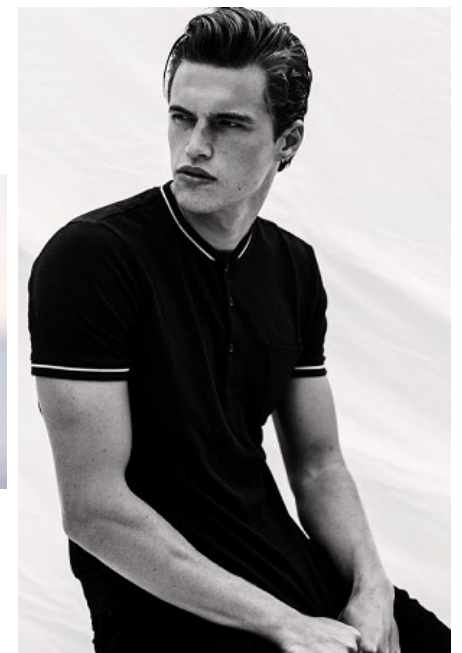

**MAJOR  
NEW YORK**

**THIBAUT MOREL**

Height 189cm/6'2.5" Chest 97cm/38" Waist 80cm/31.5" Collar 38cm/15" Hair Dark  
Blonde Eyes Blue

**MAJOR  
NEW YORK**

**THIBAUT MOREL**

Height 189cm/6'2.5" Chest 97cm/38" Waist 80cm/31.5" Collar 38cm/15" Hair Dark  
Blonde Eyes Blue