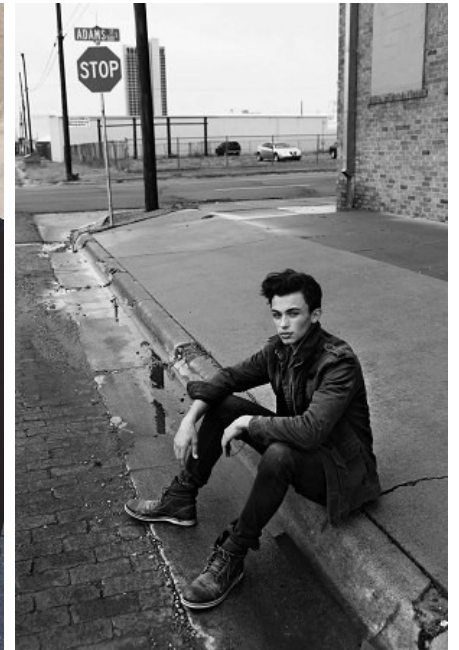

**MAJOR
NEW YORK**

COLBY BRITTEN

Height 188cm/6'2" Chest 86cm/34" R Waist 76cm/30" Inseam 81 cm/32"
Suit 94cm/37"/47 Hair Brown Eyes Blue/Green

**MAJOR
NEW YORK**

COLBY BRITTEN

Height 188cm/6'2" Chest 86cm/34" R Waist 76cm/30" Inseam 81 cm/32"
Suit 94cm/37"/47 Hair Brown Eyes Blue/Green

**MAJOR
NEW YORK**

COLBY BRITTEN

Height 188cm/6'2" Chest 86cm/34" R Waist 76cm/30" Inseam 81 cm/32"
Suit 94cm/37"/47 Hair Brown Eyes Blue/Green