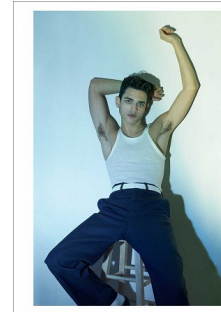

**MAJOR  
NEW YORK**

**JUSTIN VALSECHI**

Height 183cm/6'0" Chest 91cm/36" R Waist 79cm/31"  
Suit 91cm/36"/46 Hair Brown Eyes Blu

**MAJOR  
NEW YORK**

**JUSTIN VALSECHI**

Height 183cm/6'0" Chest 91cm/36" R Waist 79cm/31" Inseam 81 cm/32"  
Suit 91cm/36"/46 Hair Brown Eyes Blue

**MAJOR  
NEW YORK**

**JUSTIN VALSECHI**

Height 183cm/6'0" Chest 91cm/36" R Waist 79cm/31" Inseam 81 cm/32"  
Suit 91cm/36"/46 Hair Brown Eyes Blue

**MAJOR  
NEW YORK**

**JUSTIN VALSECHI**

Height 183cm/6'0" Chest 91cm/36" R Waist 79cm/31" Inseam 81 cm/32"  
Suit 91cm/36"/46 Hair Brown Eyes Blue