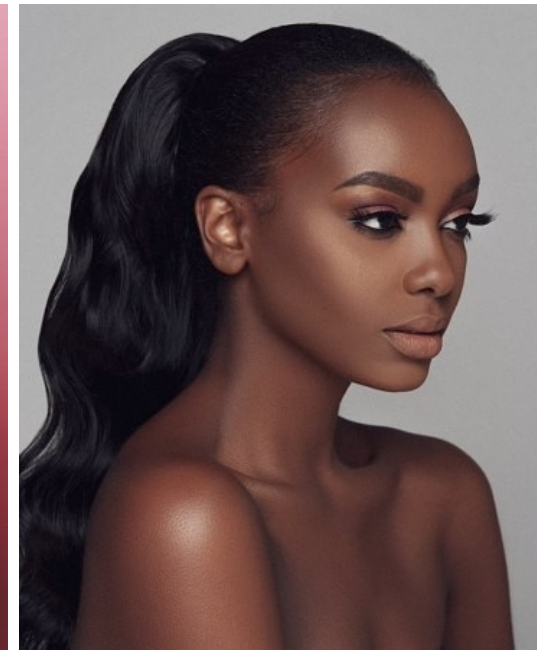

**MAJOR
NEW YORK**

EBONY JACKSON

Height 173cm/5'8" Bust 82cm/32.5" Waist 63cm/25" Hips 88cm/34.5"
Hair Dark Brown Eyes Brown

**MAJOR
NEW YORK**

EBONY JACKSON

Height 173cm/5'8" Bust 82cm/32.5" Waist 63cm/25" Hips 88cm/34.5"
Hair Dark Brown Eyes Brown

**MAJOR
NEW YORK**

EBONY JACKSON

Height 173cm/5'8" Bust 82cm/32.5" Waist 63cm/25" Hips 88cm/34.5"
Hair Dark Brown Eyes Brown