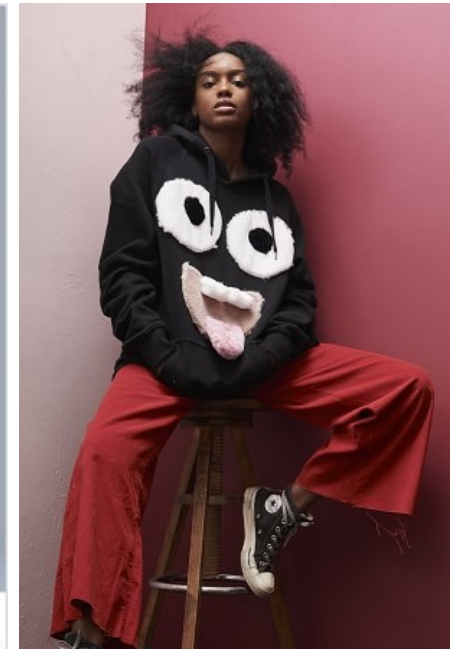

**MAJOR
NEW YORK**

EBONY JACKSON

Height 173cm/5'8" Bust 82cm/32.5" Waist 63cm/25" Hips 88cm/34.5"
Hair Dark Brown Eyes Brown

**MAJOR
NEW YORK**

EBONY JACKSON

Height 173cm/5'8" Bust 82cm/32.5" Waist 63cm/25" Hips 88cm/34.5"
Hair Dark Brown Eyes Brown

**MAJOR
NEW YORK**

EBONY JACKSON

Height 173cm/5'8" Bust 82cm/32.5" Waist 63cm/25" Hips 88cm/34.5"
Hair Dark Brown Eyes Brown