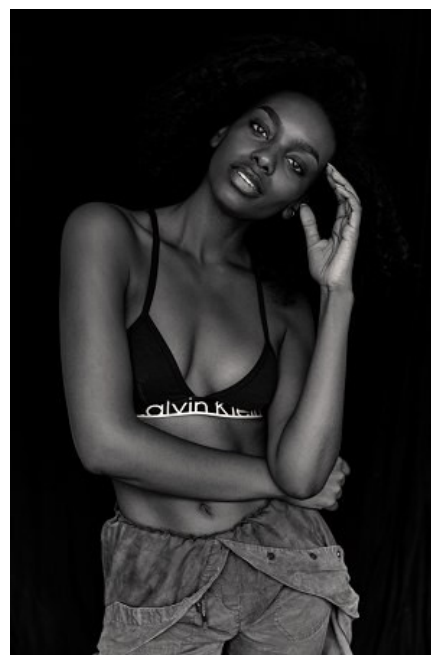

**MAJOR
NEW YORK**

EBONY JACKSON

Height 173cm/5'8" Bust 82cm/32.5" Waist 63cm/25" Hips 88cm/34.5"
Hair Dark Brown Eyes Brown

**MAJOR
NEW YORK**

EBONY JACKSON

Height 173cm/5'8" Bust 82cm/32.5" Waist 63cm/25" Hips 88cm/34.5"
Hair Dark Brown Eyes Brown

**MAJOR
NEW YORK**

EBONY JACKSON

Height 173cm/5'8" Bust 82cm/32.5" Waist 63cm/25" Hips 88cm/34.5"
Hair Dark Brown Eyes Brown