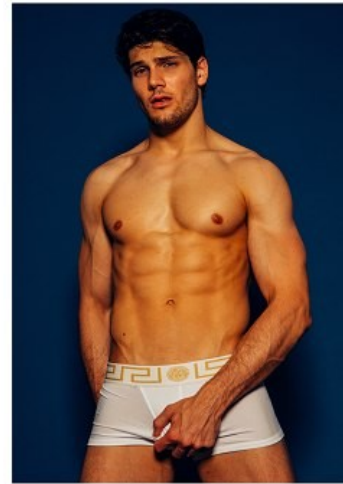

**MAJOR
NEW YORK**

JADEN GOETZ

Height 186cm/6'1.5" Chest 97cm/38" Waist 81cm/32" Inseam 81 cm/32"
Suit 96cm/38"/48 Hair Brown Eyes Green

**MAJOR
NEW YORK**

JADEN GOETZ

Height 186cm/6'1.5" Chest 97cm/38" Waist 81cm/32" Inseam 81 cm/32"
Suit 96cm/38"/48 Hair Brown Eyes Green