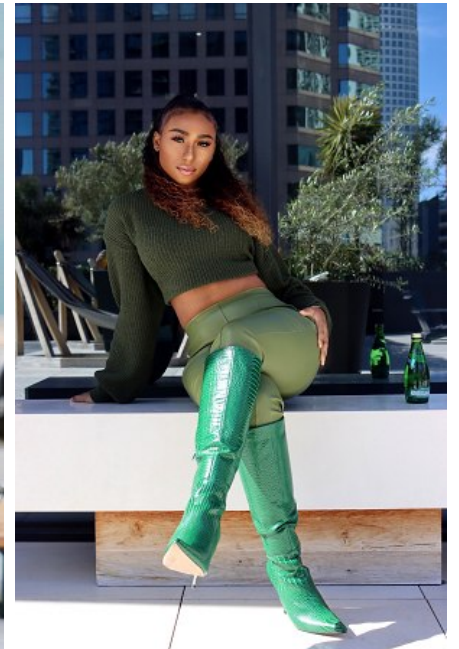

**MAJOR
NEW YORK**

NOELLE ROBINSON

Height 165cm/5'5" Bust 86cm/34" Waist 63cm/25" Hips 89 cm/35"
Dress 34 EU/4 US/6 UK Hair Dark Brown Eyes Brown

**MAJOR
NEW YORK**

NOELLE ROBINSON

Height 165cm/5'5" Bust 86cm/34" Waist 63cm/25" Hips 89 cm/35"
Dress 34 EU/4 US/6 UK Hair Dark Brown Eyes Brown

**MAJOR
NEW YORK**

NOELLE ROBINSON

Height 165cm/5'5" Bust 86cm/34" Waist 63cm/25" Hips 89 cm/35"
Dress 34 EU/4 US/6 UK Hair Dark Brown Eyes Brown