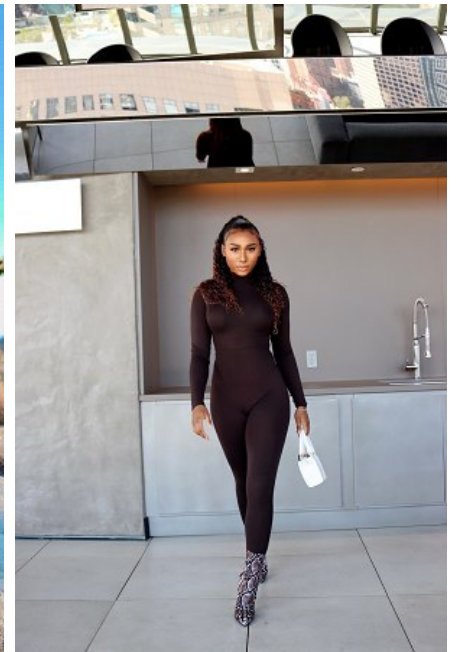

**MAJOR
NEW YORK**

NOELLE ROBINSON

Height 165cm/5'5" Bust 86cm/34" Waist 63cm/25" Hips 89 cm/35"
Dress 34 EU/4 US/6 UK Hair Dark Brown Eyes Brown

**MAJOR
NEW YORK**

NOELLE ROBINSON

Height 165cm/5'5" Bust 86cm/34" Waist 63cm/25" Hips 89 cm/35"
Dress 34 EU/4 US/6 UK Hair Dark Brown Eyes Brown

**MAJOR
NEW YORK**

NOELLE ROBINSON

Height 165cm/5'5" Bust 86cm/34" Waist 63cm/25" Hips 89 cm/35"
Dress 34 EU/4 US/6 UK Hair Dark Brown Eyes Brown