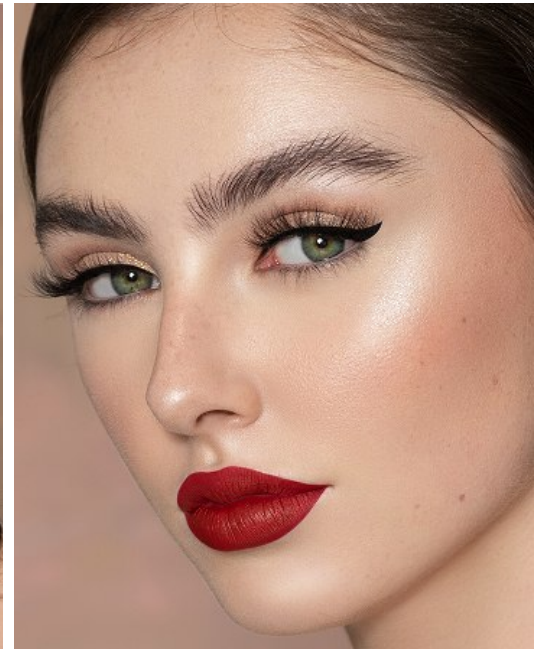

**MAJOR
NEW YORK**

GEE BURRIDGE

Height 173cm/5'8" Bust 81cm/32" Waist 66cm/26" Hips 92cm/36"
Hair Brown Eyes Green

**MAJOR
NEW YORK**

GEE BURRIDGE

Height 173cm/5'8" Bust 81cm/32" Waist 66cm/26" H
Hair Brown Eyes Green

**MAJOR
NEW YORK**

GEE BURRIDGE

Height 173cm/5'8" Bust 81cm/32" Waist 66cm/26" Hips 92cm/36"
Hair Brown Eyes Green

**MAJOR
NEW YORK**

GEE BURRIDGE

Height 173cm/5'8" Bust 81cm/32" Waist 66cm/26" Hips 92cm/36"
Hair Brown Eyes Green