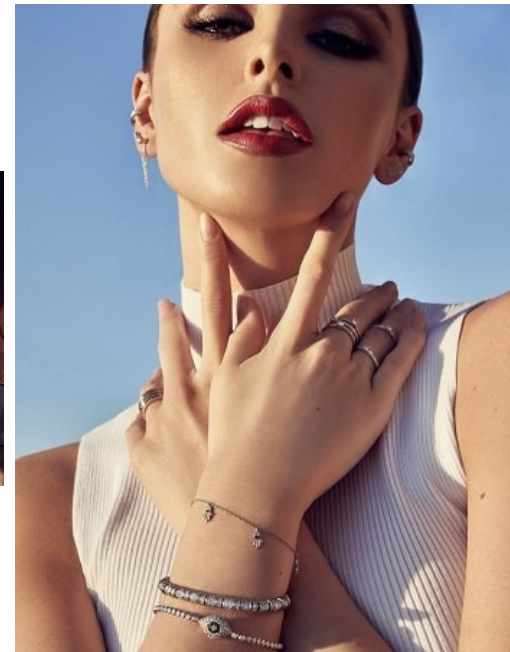

**MAJOR
NEW YORK**

GEE BURRIDGE

Height 173cm/5'8" Bust 81cm/32" Waist 66cm/26" Hips 92cm/36"
Hair Brown Eyes Green

**MAJOR
NEW YORK**

GEE BURRIDGE

Height 173cm/5'8" Bust 81cm/32" Waist 66cm/26" H
Hair Brown Eyes Green

**MAJOR
NEW YORK**

GEE BURRIDGE

Height 173cm/5'8" Bust 81cm/32" Waist 66cm/26" Hips 92cm/36"
Hair Brown Eyes Green

**MAJOR
NEW YORK**

GEE BURRIDGE

Height 173cm/5'8" Bust 81cm/32" Waist 66cm/26" Hips 92cm/36"
Hair Brown Eyes Green