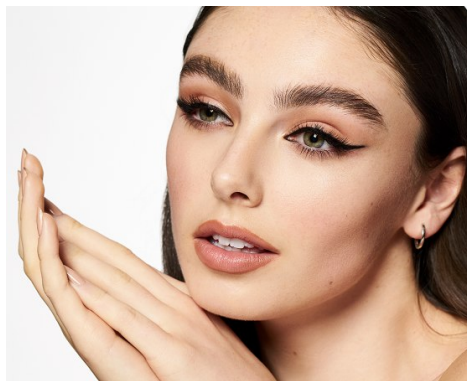

**MAJOR
NEW YORK**

GEE BURRIDGE

Height 173cm/5'8" Bust 81cm/32" Waist 66cm/26" Hips 92cm/36"
Hair Brown Eyes Green

**MAJOR
NEW YORK**

GEE BURRIDGE

Height 173cm/5'8" Bust 81cm/32" Waist 66cm/26" H
Hair Brown Eyes Green

**MAJOR
NEW YORK**

GEE BURRIDGE

Height 173cm/5'8" Bust 81cm/32" Waist 66cm/26" Hips 92cm/36"
Hair Brown Eyes Green

**MAJOR
NEW YORK**

GEE BURRIDGE

Height 173cm/5'8" Bust 81cm/32" Waist 66cm/26" Hips 92cm/36"
Hair Brown Eyes Green