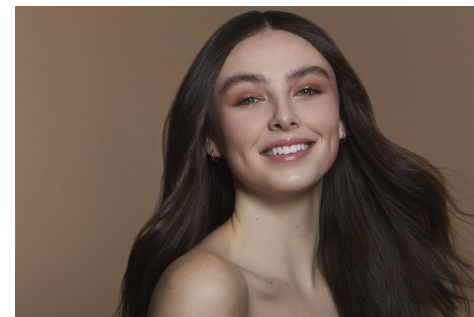

**MAJOR
NEW YORK**

GEE BURRIDGE

Height 173cm/5'8" Bust 81cm/32" Waist 66cm/26" Hips 92cm/36"
Hair Brown Eyes Green

**MAJOR
NEW YORK**

GEE BURRIDGE

Height 173cm/5'8" Bust 81cm/32" Waist 66cm/26" H
Hair Brown Eyes Green

**MAJOR
NEW YORK**

GEE BURRIDGE

Height 173cm/5'8" Bust 81cm/32" Waist 66cm/26" Hips 92cm/36"
Hair Brown Eyes Green

**MAJOR
NEW YORK**

GEE BURRIDGE

Height 173cm/5'8" Bust 81cm/32" Waist 66cm/26" Hips 92cm/36"
Hair Brown Eyes Green