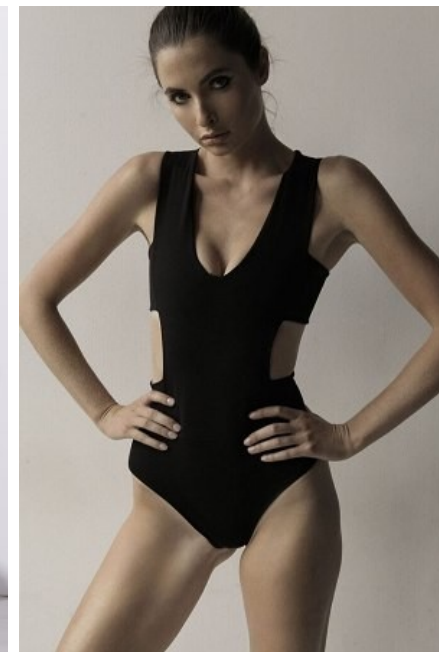

**MAJOR
NEW YORK**

Alexandra Farren

Height 179cm/5'10.5" Bust 86cm/34" B Waist 69cm/27" Hips 95cm
Dress 34-36 EU/4-6 US/6-8 UK Hair Light Brown Eyes Greer

**MAJOR
NEW YORK**

Alexandra Farren

Height 179cm/5'10.5" Bust 86cm/34" B Waist 69cm/27" Hips 95cm/37.5"
Dress 34-36 EU/4-6 US/6-8 UK Hair Light Brown Eyes Green

**MAJOR
NEW YORK**

Alexandra Farren

Height 179cm/5'10.5" Bust 86cm/34" B Waist 69cm/27" Hips 95cm/37.5"
Dress 34-36 EU/4-6 US/6-8 UK Hair Light Brown Eyes Green

**MAJOR
NEW YORK**

Alexandra Farren

Height 179cm/5'10.5" Bust 86cm/34" B Waist 69cm/27" Hips 95cm/37.5"
Dress 34-36 EU/4-6 US/6-8 UK Hair Light Brown Eyes Green