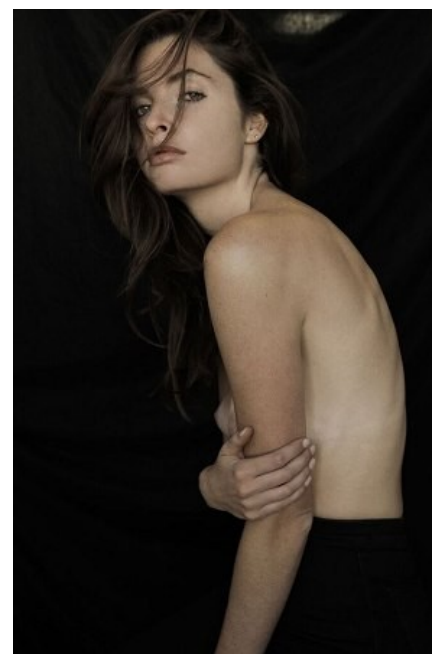

**MAJOR
NEW YORK**

Alexandra Farren

Height 179cm/5'10.5" Bust 86cm/34" B Waist 69cm/27" Hips 95cm
Dress 34-36 EU/4-6 US/6-8 UK Hair Light Brown Eyes Greer

**MAJOR
NEW YORK**

Alexandra Farren

Height 179cm/5'10.5" Bust 86cm/34" B Waist 69cm/27" Hips 95cm/37.5"
Dress 34-36 EU/4-6 US/6-8 UK Hair Light Brown Eyes Green

**MAJOR
NEW YORK**

Alexandra Farren

Height 179cm/5'10.5" Bust 86cm/34" B Waist 69cm/27" Hips 95cm/37.5"
Dress 34-36 EU/4-6 US/6-8 UK Hair Light Brown Eyes Green

**MAJOR
NEW YORK**

Alexandra Farren

Height 179cm/5'10.5" Bust 86cm/34" B Waist 69cm/27" Hips 95cm/37.5"
Dress 34-36 EU/4-6 US/6-8 UK Hair Light Brown Eyes Green