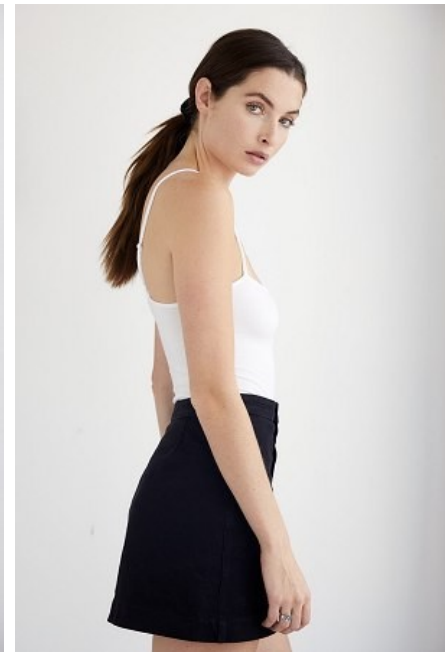

**MAJOR
NEW YORK**

Alexandra Farren

Height 179cm/5'10.5" Bust 86cm/34" B Waist 69cm/27" Hips 95cm
Dress 34-36 EU/4-6 US/6-8 UK Hair Light Brown Eyes Greer

**MAJOR
NEW YORK**

Alexandra Farren

Height 179cm/5'10.5" Bust 86cm/34" B Waist 69cm/27" Hips 95cm/37.5"
Dress 34-36 EU/4-6 US/6-8 UK Hair Light Brown Eyes Green

**MAJOR
NEW YORK**

Alexandra Farren

Height 179cm/5'10.5" Bust 86cm/34" B Waist 69cm/27" Hips 95cm/37.5"
Dress 34-36 EU/4-6 US/6-8 UK Hair Light Brown Eyes Green

**MAJOR
NEW YORK**

Alexandra Farren

Height 179cm/5'10.5" Bust 86cm/34" B Waist 69cm/27" Hips 95cm/37.5"
Dress 34-36 EU/4-6 US/6-8 UK Hair Light Brown Eyes Green