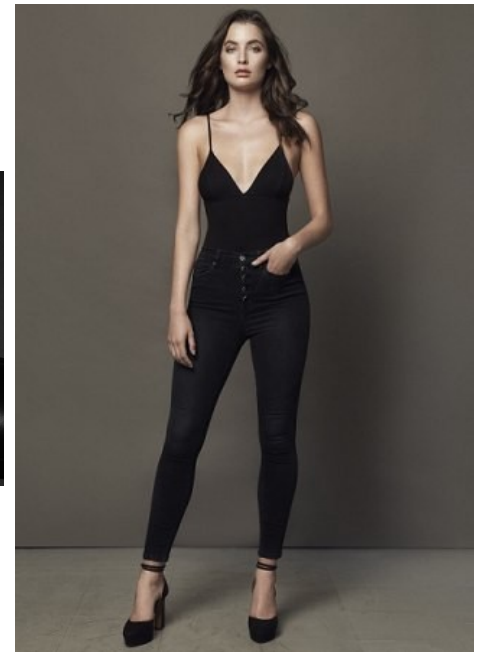

**MAJOR
NEW YORK**

Alexandra Farren

Height 179cm/5'10.5" Bust 86cm/34" B Waist 69cm/27" Hips 95cm
Dress 34-36 EU/4-6 US/6-8 UK Hair Light Brown Eyes Greer

**MAJOR
NEW YORK**

Alexandra Farren

Height 179cm/5'10.5" Bust 86cm/34" B Waist 69cm/27" Hips 95cm/37.5"
Dress 34-36 EU/4-6 US/6-8 UK Hair Light Brown Eyes Green

**MAJOR
NEW YORK**

Alexandra Farren

Height 179cm/5'10.5" Bust 86cm/34" B Waist 69cm/27" Hips 95cm/37.5"
Dress 34-36 EU/4-6 US/6-8 UK Hair Light Brown Eyes Green

**MAJOR
NEW YORK**

Alexandra Farren

Height 179cm/5'10.5" Bust 86cm/34" B Waist 69cm/27" Hips 95cm/37.5"
Dress 34-36 EU/4-6 US/6-8 UK Hair Light Brown Eyes Green