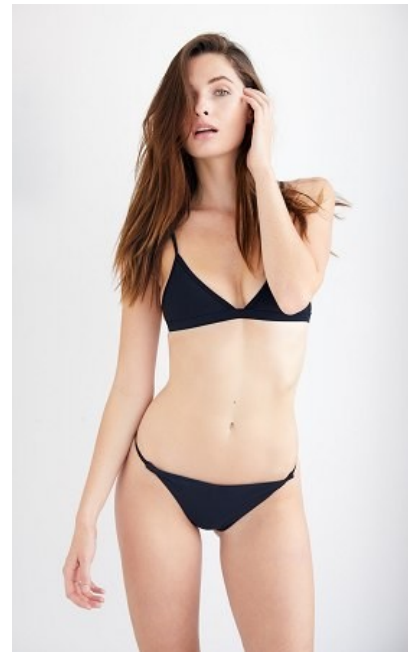

**MAJOR
NEW YORK**

Alexandra Farren

Height 179cm/5'10.5" Bust 86cm/34" B Waist 69cm/27" Hips 95cm
Dress 34-36 EU/4-6 US/6-8 UK Hair Light Brown Eyes Greer

**MAJOR
NEW YORK**

Alexandra Farren

Height 179cm/5'10.5" Bust 86cm/34" B Waist 69cm/27" Hips 95cm/37.5"
Dress 34-36 EU/4-6 US/6-8 UK Hair Light Brown Eyes Green

**MAJOR
NEW YORK**

Alexandra Farren

Height 179cm/5'10.5" Bust 86cm/34" B Waist 69cm/27" Hips 95cm/37.5"
Dress 34-36 EU/4-6 US/6-8 UK Hair Light Brown Eyes Green

**MAJOR
NEW YORK**

Alexandra Farren

Height 179cm/5'10.5" Bust 86cm/34" B Waist 69cm/27" Hips 95cm/37.5"
Dress 34-36 EU/4-6 US/6-8 UK Hair Light Brown Eyes Green