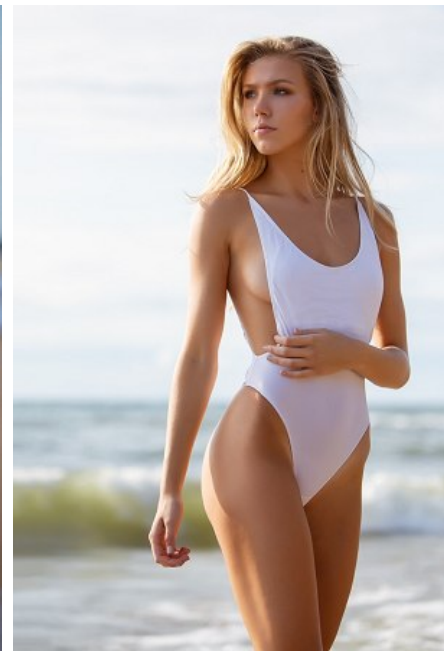

**MAJOR
NEW YORK**

Brook Adams

Height 181cm/5'11.5" Bust 84cm/33" B Waist 62cm/24.5" Hips 89 cm/35"
Dress 34-36 EU/4-6 US/6-8 UK Hair Blonde Eyes Blue

MAJOR NEW YORK

Brook Adams

Height 181cm/5'11.5" Bust 84cm/33" B Waist 62cm/24.5" Hips 89 cm/35"
 Dress 34-36 EU/4-6 US/6-8 UK Hair Blonde Eyes Blue

**MAJOR
NEW YORK**

Brook Adams

Height 181cm/5'11.5" Bust 84cm/33" B Waist 62cm/24.5" Hips 89 cm/35"
Dress 34-36 EU/4-6 US/6-8 UK Hair Blonde Eyes Blue