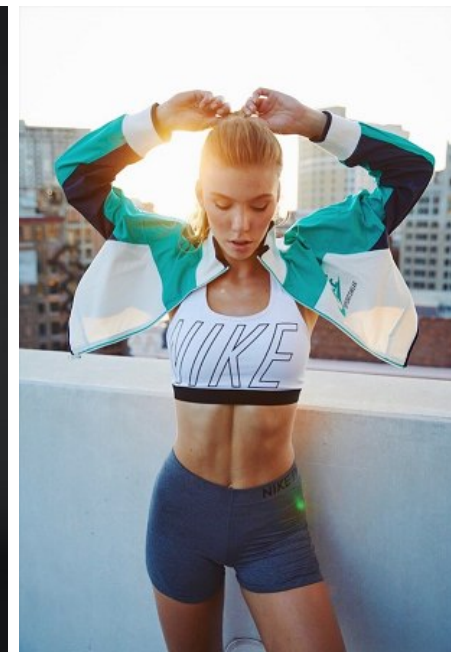

**MAJOR
NEW YORK**

Brook Adams

Height 181cm/5'11.5" Bust 84cm/33" B Waist 62cm/24.5" Hips 89 cm/35"
Dress 34-36 EU/4-6 US/6-8 UK Hair Blonde Eyes Blue

MAJOR NEW YORK

Brook Adams

Height 181cm/5'11.5" Bust 84cm/33" B Waist 62cm/24.5" Hips 89 cm/35"
 Dress 34-36 EU/4-6 US/6-8 UK Hair Blonde Eyes Blue

**MAJOR
NEW YORK**

Brook Adams

Height 181cm/5'11.5" Bust 84cm/33" B Waist 62cm/24.5" Hips 89 cm/35"
Dress 34-36 EU/4-6 US/6-8 UK Hair Blonde Eyes Blue