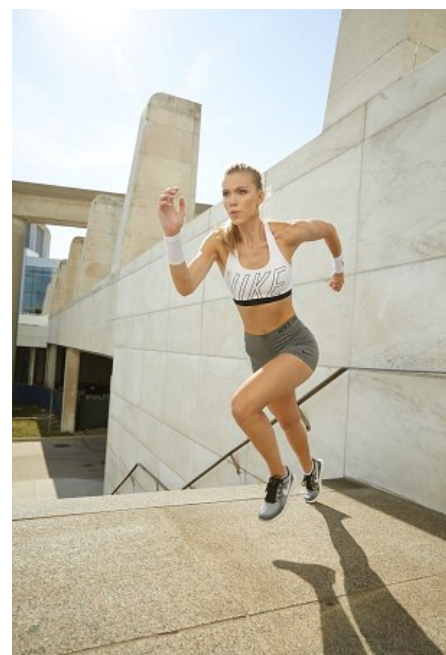

**MAJOR
NEW YORK**

Brook Adams

Height 181cm/5'11.5" Bust 84cm/33" B Waist 62cm/24.5" Hips 89 cm/35"
Dress 34-36 EU/4-6 US/6-8 UK Hair Blonde Eyes Blue

MAJOR NEW YORK

Brook Adams

Height 181cm/5'11.5" Bust 84cm/33" B Waist 62cm/24.5" Hips 89 cm/35"
 Dress 34-36 EU/4-6 US/6-8 UK Hair Blonde Eyes Blue

**MAJOR
NEW YORK**

Brook Adams

Height 181cm/5'11.5" Bust 84cm/33" B Waist 62cm/24.5" Hips 89 cm/35"
Dress 34-36 EU/4-6 US/6-8 UK Hair Blonde Eyes Blue