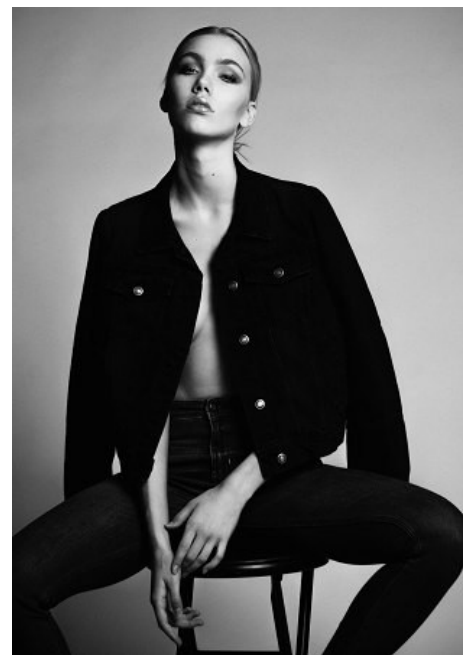

**MAJOR
NEW YORK**

Brook Adams

Height 181cm/5'11.5" Bust 84cm/33" B Waist 62cm/24.5" Hips 89 cm/35"
Dress 34-36 EU/4-6 US/6-8 UK Hair Blonde Eyes Blue

MAJOR NEW YORK

Brook Adams

Height 181cm/5'11.5" Bust 84cm/33" B Waist 62cm/24.5" Hips 89 cm/35"
 Dress 34-36 EU/4-6 US/6-8 UK Hair Blonde Eyes Blue

**MAJOR
NEW YORK**

Brook Adams

Height 181cm/5'11.5" Bust 84cm/33" B Waist 62cm/24.5" Hips 89 cm/35"
Dress 34-36 EU/4-6 US/6-8 UK Hair Blonde Eyes Blue