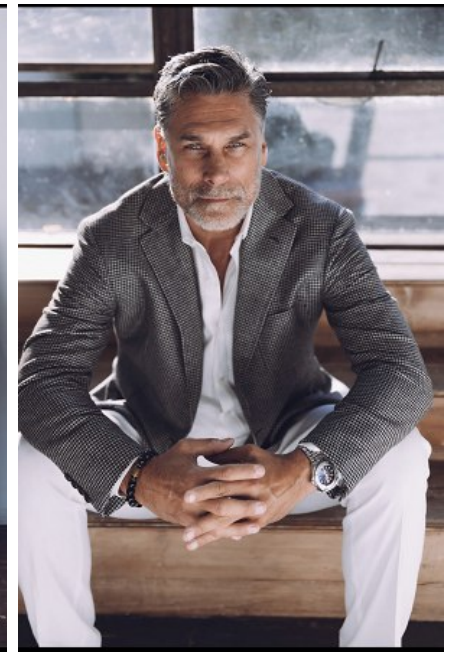

**MAJOR  
NEW YORK**

**JAMES HYDE**

Height 185cm/6'1" Chest 107cm/42" R Waist 86cm/34" Inseam 81 cm/32"  
Suit 106cm/42"/52 Hair Blonde Eyes Blue

**MAJOR  
NEW YORK**

**JAMES HYDE**

Height 185cm/6'1" Chest 107cm/42" R Waist 86cm/34" Inseam 81 cm/32"  
Suit 106cm/42"/52 Hair Blonde Eyes Blue

**MAJOR  
NEW YORK**

**JAMES HYDE**

Height 185cm/6'1" Chest 107cm/42" R Waist 86cm/34" Inseam 81 cm/32"  
Suit 106cm/42"/52 Hair Blonde Eyes Blue