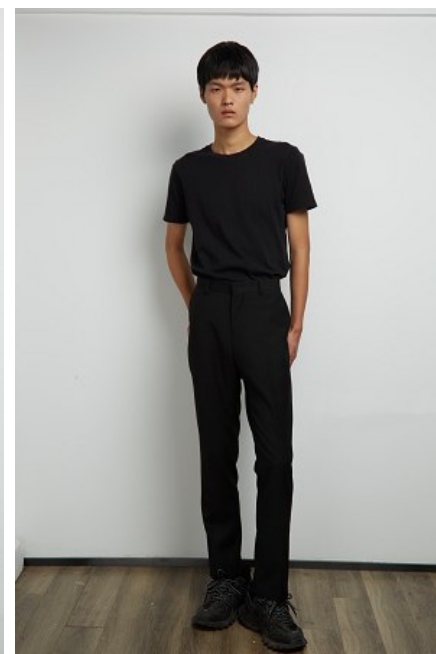

**MAJOR  
NEW YORK**

**ZHAO KUO**

Height 189cm/6'2.5" Chest 88cm/34.5" R Waist 68cm/26.5" Inseam 83cm/32.5"  
Suit 88cm/34.5"/44.5 Collar 35cm/14" Hair Black Eyes Brown