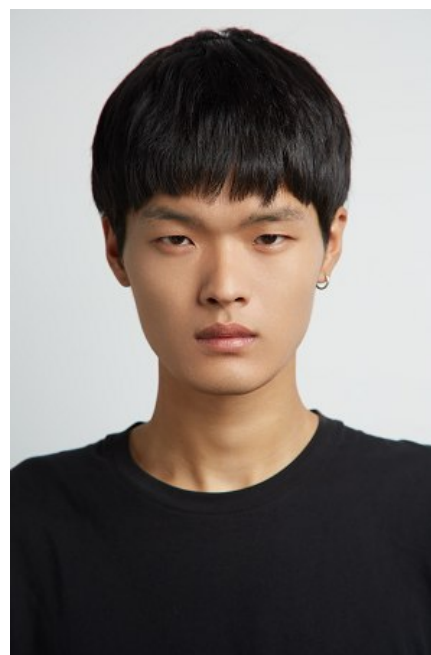

**MAJOR  
NEW YORK**

**ZHAO KUO**

Height 189cm/6'2.5" Chest 88cm/34.5" R Waist 68cm/26.5" Inseam 83cm/32.5"  
Suit 88cm/34.5"/44.5 Collar 35cm/14" Hair Black Eyes Brown