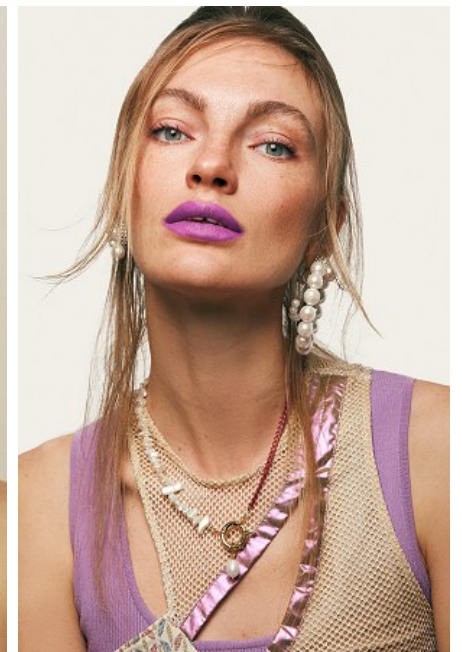

**MAJOR
NEW YORK**

MISHA D

Height 177cm/5'9.5" Bust 81cm/32" Waist 60cm/23.5" Hips 90cm/35.5"
Hair Blonde Eyes Blue

**MAJOR
NEW YORK**

MISHA D

Height 177cm/5'9.5" Bust 81cm/32" Waist 60cm/23.5" Hips 90cm/35.5"
Hair Blonde Eyes Blue

**MAJOR
NEW YORK**

MISHA D

Height 177cm/5'9.5" Bust 81cm/32" Waist 60cm/23.5" Hips 90cm/35.5"
Hair Blonde Eyes Blue