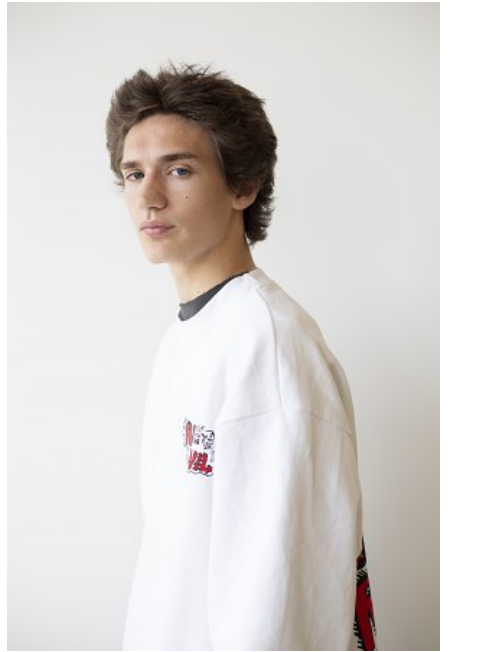

**MAJOR  
NEW YORK**

**WAYLON ROSE**

Height 183cm/6'0" Chest 87cm/34.5" R Waist 71cm/28" Inseam 79 cm/31"  
Suit 92cm/36"/46 Collar 38cm/15" Hair Brown Eyes Blue

**MAJOR  
NEW YORK**

**WAYLON ROSE**

Height 183cm/6'0" Chest 87cm/34.5" R Waist 71cm/28" Inseam 79 cm/31"  
Suit 92cm/36"/46 Collar 38cm/15" Hair Brown Eyes Blue