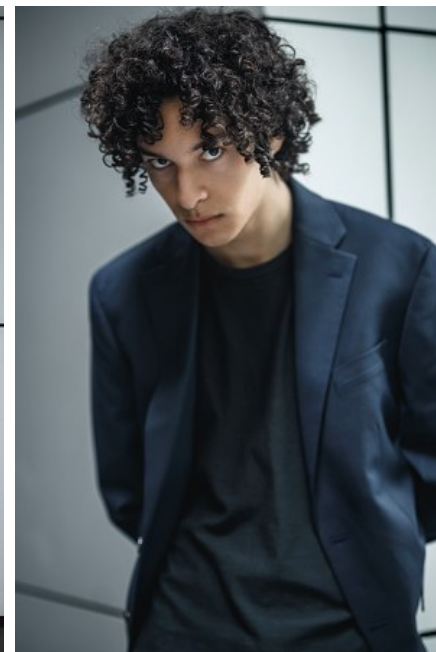

**MAJOR
NEW YORK**

NUR HARNEY

Height 183cm/6'0" Chest 92cm/36" R Waist 79cm/31" Inseam 79 cm/31"
Suit 92cm/36"/46 Hair Brown Eyes Brown

**MAJOR
NEW YORK**

NUR HARNEY

Height 183cm/6'0" Chest 92cm/36" R Waist 79cm/31" Inseam 79 cm/31"
Suit 92cm/36"/46 Hair Brown Eyes Brown