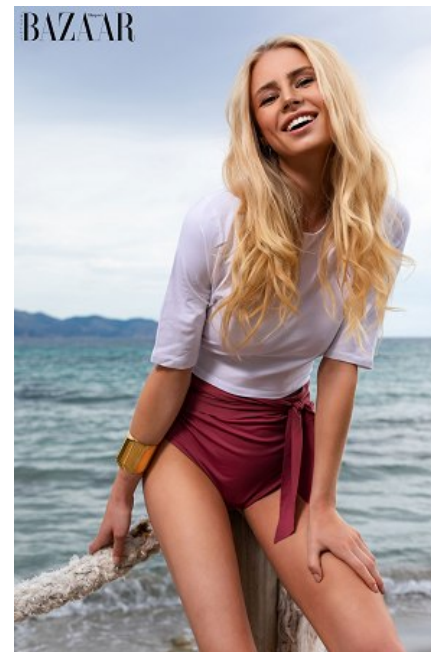

**MAJOR
NEW YORK**

MAREN TSCHINKEL

Height 174cm/5'8.5" Bust 87cm/34.5" Waist 62cm/24.5" Hips 85cm/33.5"
Dress 30 EU/0 US/2 UK Hair Blonde Eyes Blue

**MAJOR
NEW YORK**

MAREN TSCHINKEL

Height 174cm/5'8.5" Bust 87cm/34.5" Waist 62cm/24.5" Hips 85cm/33.5"
Dress 30 EU/0 US/2 UK Hair Blonde Eyes Blue