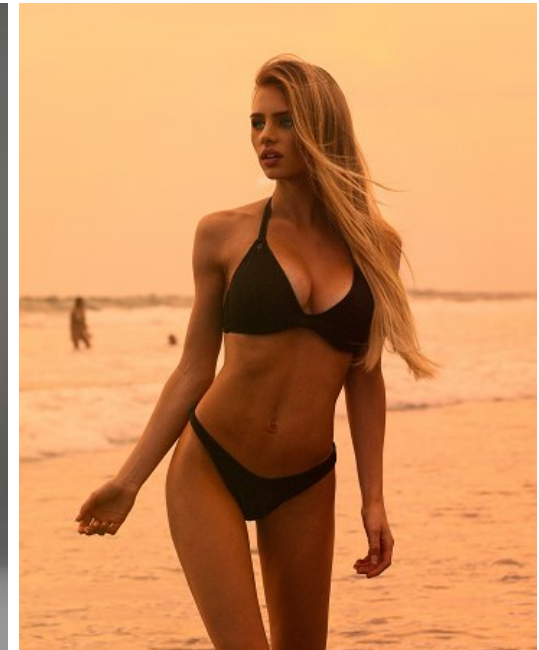

**MAJOR
NEW YORK**

MAREN TSCHINKEL

Height 174cm/5'8.5" Bust 87cm/34.5" Waist 62cm/24.5" Hips 85cm/33.5"
Dress 30 EU/0 US/2 UK Hair Blonde Eyes Blue

**MAJOR
NEW YORK**

MAREN TSCHINKEL

Height 174cm/5'8.5" Bust 87cm/34.5" Waist 62cm/24.5" Hips 85cm/33.5"
Dress 30 EU/0 US/2 UK Hair Blonde Eyes Blue