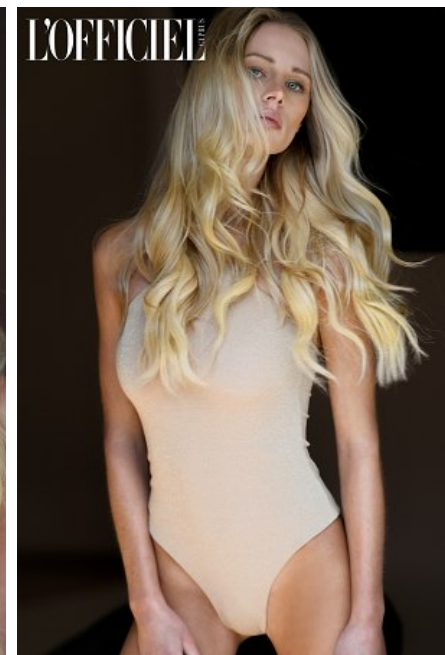

**MAJOR
NEW YORK**

MAREN TSCHINKEL

Height 174cm/5'8.5" Bust 87cm/34.5" Waist 62cm/24.5" Hips 85cm/33.5"
Dress 30 EU/0 US/2 UK Hair Blonde Eyes Blue

**MAJOR
NEW YORK**

MAREN TSCHINKEL

Height 174cm/5'8.5" Bust 87cm/34.5" Waist 62cm/24.5" Hips 85cm/33.5"
Dress 30 EU/0 US/2 UK Hair Blonde Eyes Blue