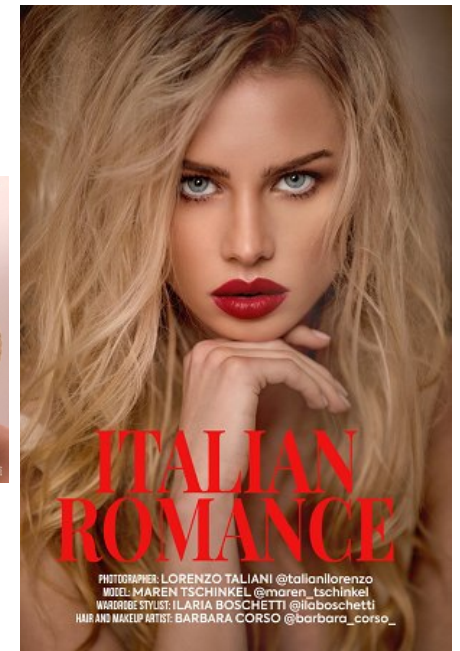

**MAJOR
NEW YORK**

MAREN TSCHINKEL

Height 174cm/5'8.5" Bust 87cm/34.5" Waist 62cm/24.5" Hips 85cm/33.5"
Dress 30 EU/0 US/2 UK Hair Blonde Eyes Blue

**MAJOR
NEW YORK**

MAREN TSCHINKEL

Height 174cm/5'8.5" Bust 87cm/34.5" Waist 62cm/24.5" Hips 85cm/33.5"
Dress 30 EU/0 US/2 UK Hair Blonde Eyes Blue