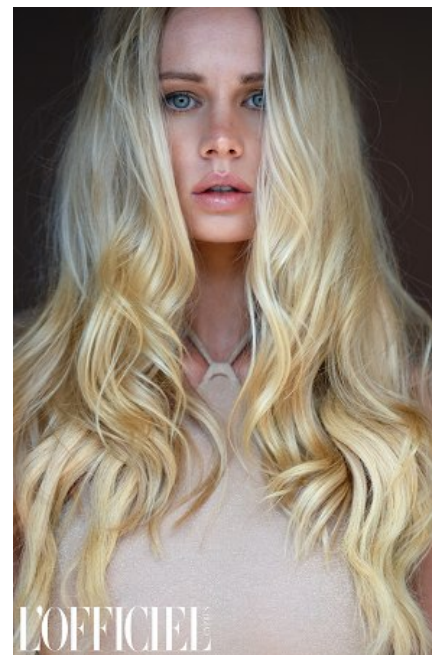

**MAJOR
NEW YORK**

MAREN TSCHINKEL

Height 174cm/5'8.5" Bust 87cm/34.5" Waist 62cm/24.5" Hips 85cm/33.5"
Dress 30 EU/0 US/2 UK Hair Blonde Eyes Blue

**MAJOR
NEW YORK**

MAREN TSCHINKEL

Height 174cm/5'8.5" Bust 87cm/34.5" Waist 62cm/24.5" Hips 85cm/33.5"
Dress 30 EU/0 US/2 UK Hair Blonde Eyes Blue