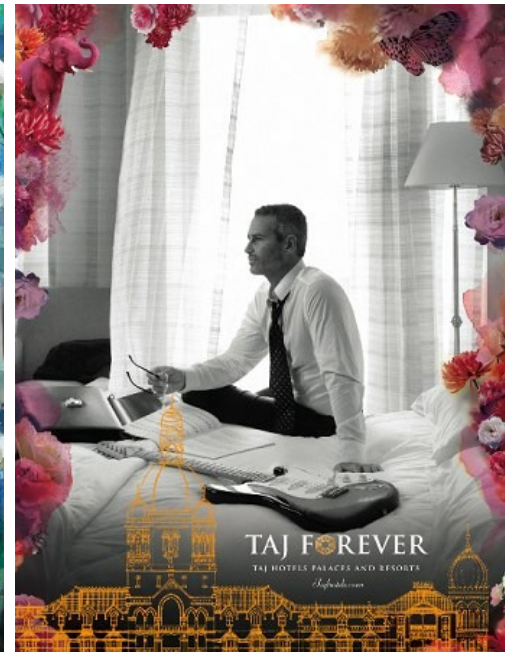

MAJOR NEW YORK

TREY RILEY

Height 185cm/6'1" Chest 42cm/16.5" L Waist 91cm/36" Inseam 81 cm/32"
Suit 106cm/42"/52 Collar 39cm/15.5" Hair Salt and Pepper Eyes Blue

**MAJOR
NEW YORK**

TREY RILEY

Height 185cm/6'1" Chest 42cm/16.5" L Waist 91cm/36" Inseam 81 cm/32"
Suit 106cm/42"/52 Collar 39cm/15.5" Hair Salt and Pepper Eyes Blue

**MAJOR
NEW YORK**

TREY RILEY

Height 185cm/6'1" Chest 42cm/16.5" L Waist 91cm/36" Inseam 81 cm/32"
Suit 106cm/42"/52 Collar 39cm/15.5" Hair Salt and Pepper Eyes Blue

**MAJOR
NEW YORK**

TREY RILEY

Height 185cm/6'1" Chest 42cm/16.5" L Waist 91cm/36" Inseam 81 cm/32"
Suit 106cm/42"/52 Collar 39cm/15.5" Hair Salt and Pepper Eyes Blue