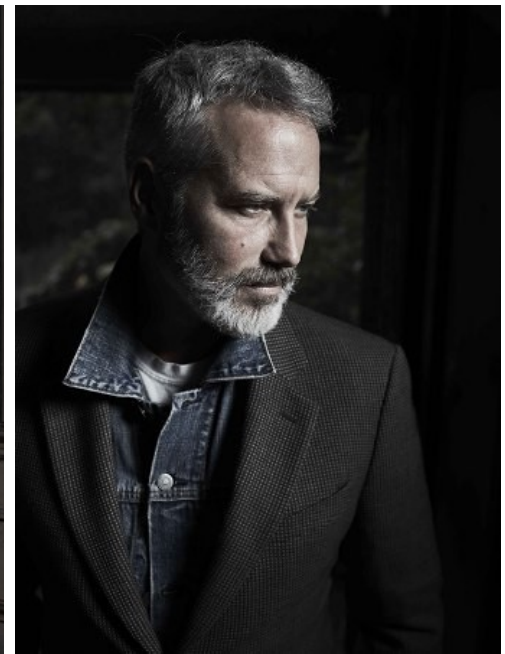

MAJOR NEW YORK

TREY RILEY

Height 185cm/6'1" Chest 42cm/16.5" L Waist 91cm/36" Inseam 81 cm/32"
Suit 106cm/42"/52 Collar 39cm/15.5" Hair Salt and Pepper Eyes Blue

**MAJOR
NEW YORK**

TREY RILEY

Height 185cm/6'1" Chest 42cm/16.5" L Waist 91cm/36" Inseam 81 cm/32"
Suit 106cm/42"/52 Collar 39cm/15.5" Hair Salt and Pepper Eyes Blue

**MAJOR
NEW YORK**

TREY RILEY

Height 185cm/6'1" Chest 42cm/16.5" L Waist 91cm/36" Inseam 81 cm/32"
Suit 106cm/42"/52 Collar 39cm/15.5" Hair Salt and Pepper Eyes Blue

**MAJOR
NEW YORK**

TREY RILEY

Height 185cm/6'1" Chest 42cm/16.5" L Waist 91cm/36" Inseam 81 cm/32"
Suit 106cm/42"/52 Collar 39cm/15.5" Hair Salt and Pepper Eyes Blue

**MAJOR
NEW YORK**

TREY RILEY

Height 185cm/6'1" Chest 42cm/16.5" L Waist 91cm/36" Inseam 81 cm/32"
Suit 106cm/42"/52 Collar 39cm/15.5" Hair Salt and Pepper Eyes Blue