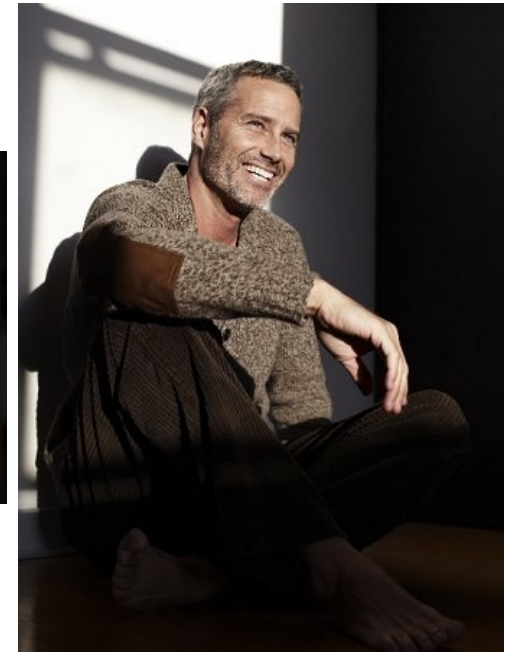

MAJOR NEW YORK

TREY RILEY

Height 185cm/6'1" Chest 42cm/16.5" L Waist 91cm/36" Inseam 81 cm/32"
Suit 106cm/42"/52 Collar 39cm/15.5" Hair Salt and Pepper Eyes Blue

**MAJOR
NEW YORK**

TREY RILEY

Height 185cm/6'1" Chest 42cm/16.5" L Waist 91cm/36" Inseam 81 cm/32"
Suit 106cm/42"/52 Collar 39cm/15.5" Hair Salt and Pepper Eyes Blue

**MAJOR
NEW YORK**

TREY RILEY

Height 185cm/6'1" Chest 42cm/16.5" L Waist 91cm/36" Inseam 81 cm/32"
Suit 106cm/42"/52 Collar 39cm/15.5" Hair Salt and Pepper Eyes Blue

**MAJOR
NEW YORK**

TREY RILEY

Height 185cm/6'1" Chest 42cm/16.5" L Waist 91cm/36" Inseam 81 cm/32"
Suit 106cm/42"/52 Collar 39cm/15.5" Hair Salt and Pepper Eyes Blue

**MAJOR
NEW YORK**

TREY RILEY

Height 185cm/6'1" Chest 42cm/16.5" L Waist 91cm/36" Inseam 81 cm/32"
Suit 106cm/42"/52 Collar 39cm/15.5" Hair Salt and Pepper Eyes Blue