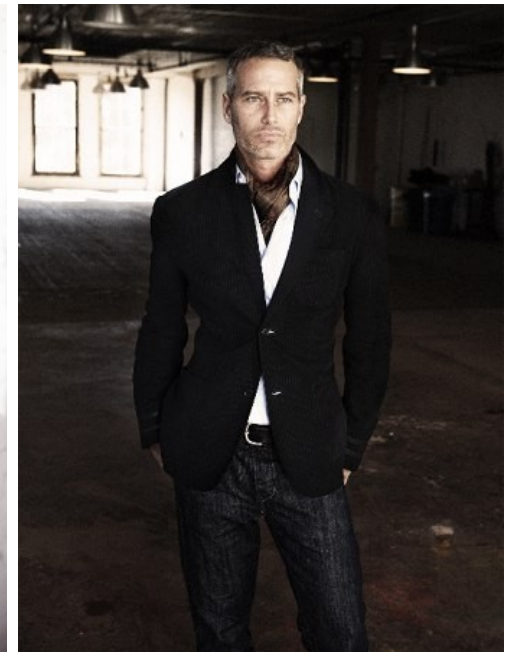

MAJOR NEW YORK

TREY RILEY

Height 185cm/6'1" Chest 42cm/16.5" L Waist 91cm/36" Inseam 81 cm/32"
Suit 106cm/42"/52 Collar 39cm/15.5" Hair Salt and Pepper Eyes Blue

**MAJOR
NEW YORK**

TREY RILEY

Height 185cm/6'1" Chest 42cm/16.5" L Waist 91cm/36" Inseam 81 cm/32"
Suit 106cm/42"/52 Collar 39cm/15.5" Hair Salt and Pepper Eyes Blue

**MAJOR
NEW YORK**

TREY RILEY

Height 185cm/6'1" Chest 42cm/16.5" L Waist 91cm/36" Inseam 81 cm/32"
Suit 106cm/42"/52 Collar 39cm/15.5" Hair Salt and Pepper Eyes Blue

**MAJOR
NEW YORK**

TREY RILEY

Height 185cm/6'1" Chest 42cm/16.5" L Waist 91cm/36" Inseam 81 cm/32"
Suit 106cm/42"/52 Collar 39cm/15.5" Hair Salt and Pepper Eyes Blue

**MAJOR
NEW YORK**

TREY RILEY

Height 185cm/6'1" Chest 42cm/16.5" L Waist 91cm/36" Inseam 81 cm/32"
Suit 106cm/42"/52 Collar 39cm/15.5" Hair Salt and Pepper Eyes Blue