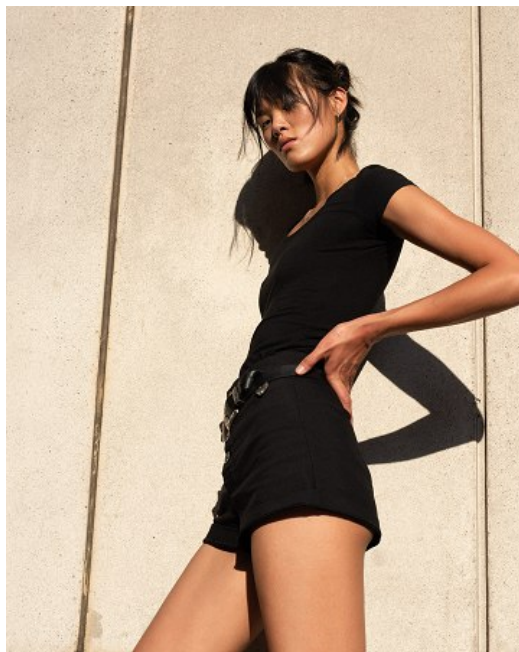

**MAJOR  
NEW YORK**

**COCO YU**

Height 180cm/5'11" Bust 81cm/32" A Waist 61cm/24" Hips 89 cm/35"  
Dress 32 EU/2 US/4 UK Hair Brown Eyes Brown

**MAJOR  
NEW YORK**

**COCO YU**

Height 180cm/5'11" Bust 81cm/32" A Waist 61cm/24" Hips 89 cm/35"  
 Dress 32 EU/2 US/4 UK Hair Brown Eyes Brown