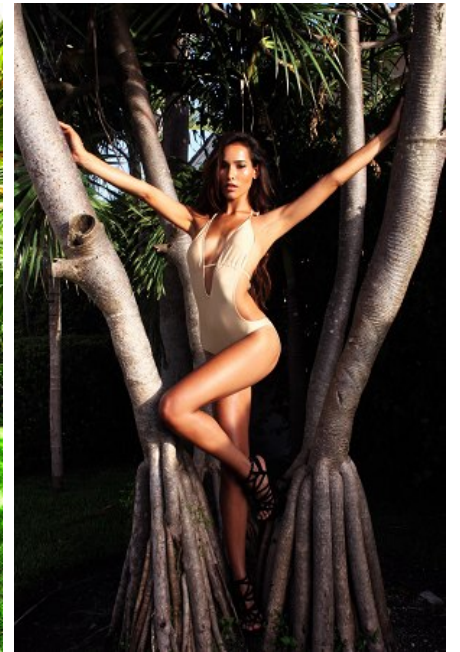

**MAJOR
NEW YORK**

STEPHANIE CORDOBA

Height 178cm/5'10" Bust 86cm/34" A Waist 66cm/26" Hips 93cm/36.5"
Hair Dark Brown Eyes Brown

**MAJOR
NEW YORK**

STEPHANIE CORDOBA

Height 178cm/5'10" Bust 86cm/34" A Waist 66cm/26" Hips 93cm/36.5"
Hair Dark Brown Eyes Brown