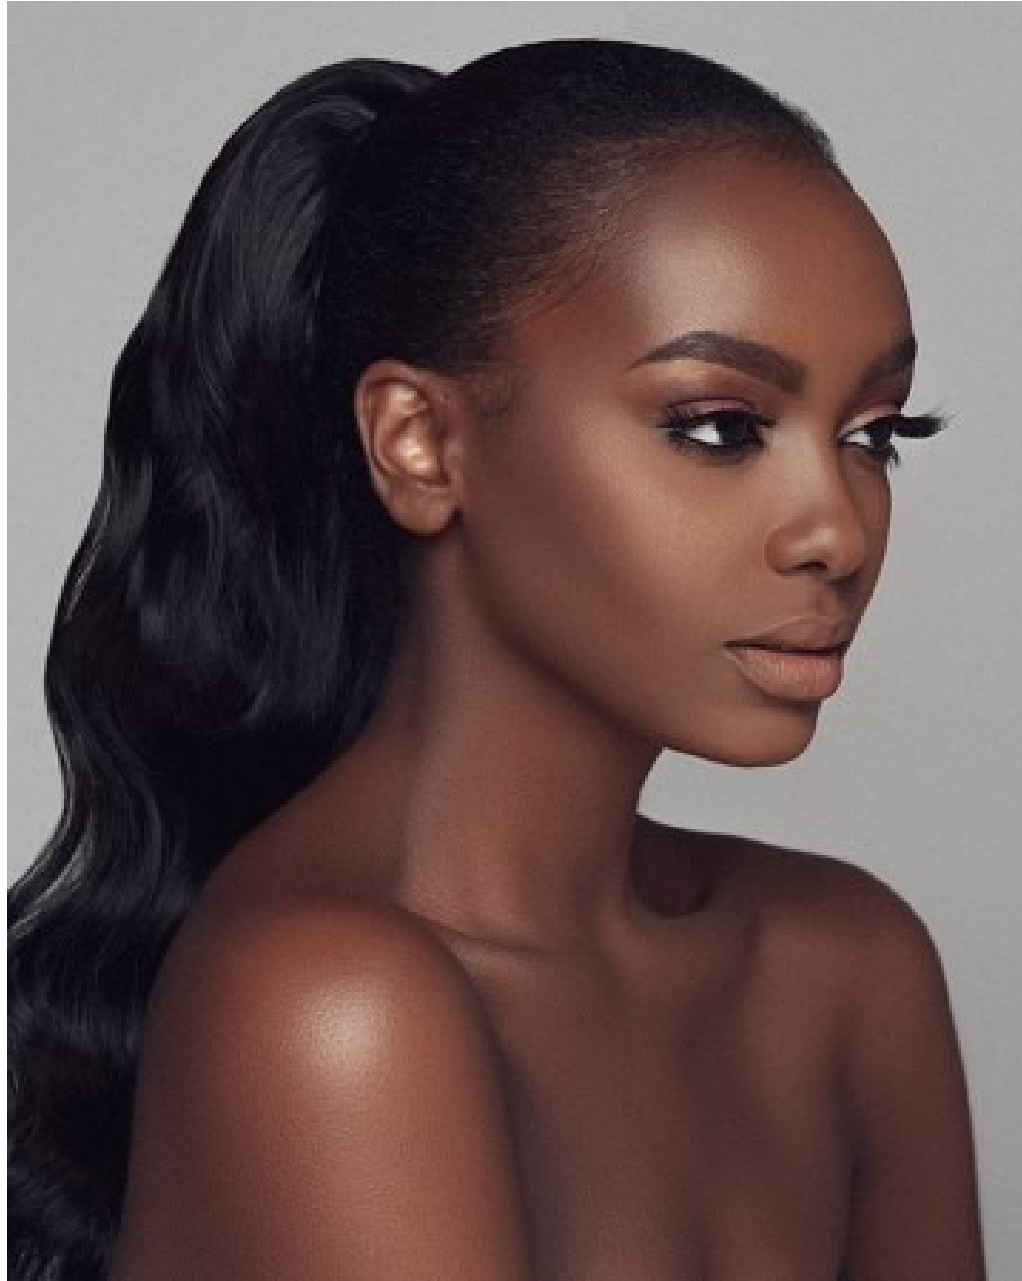

MAJOR
NEW YORK

EBONY JACKSON

Height 173cm/5'8" Bust 82cm/32.5" Waist 63cm/25" Hips 88cm/34.5" Hair Dark Brown Eyes Brown