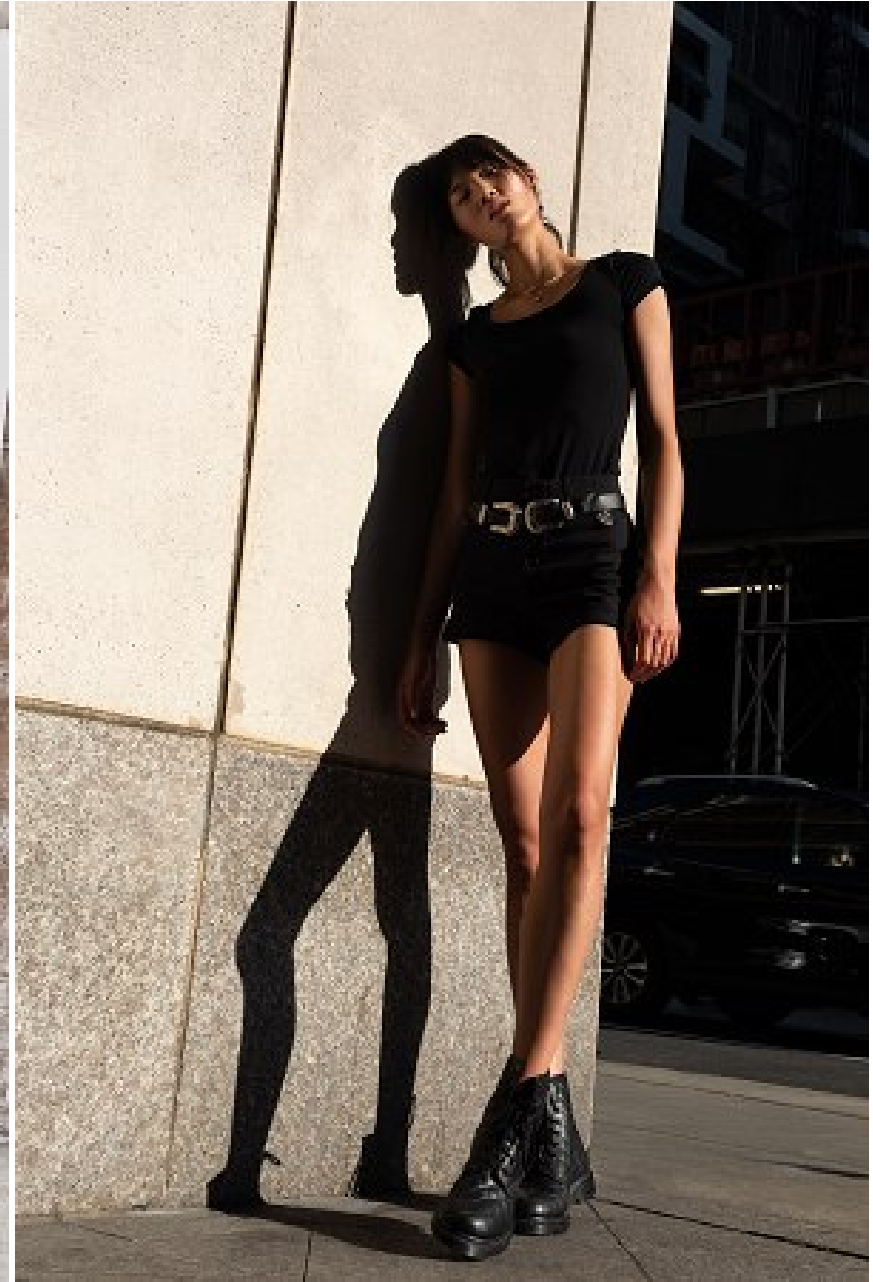

MAJOR NEW YORK

COCO YU

Height 180cm/5'11" Bust 81cm/32" A Waist 61cm/24" Hips 89 cm/35" Dress 32 EU/2 US/4 UK Hair Brown Eyes Brown