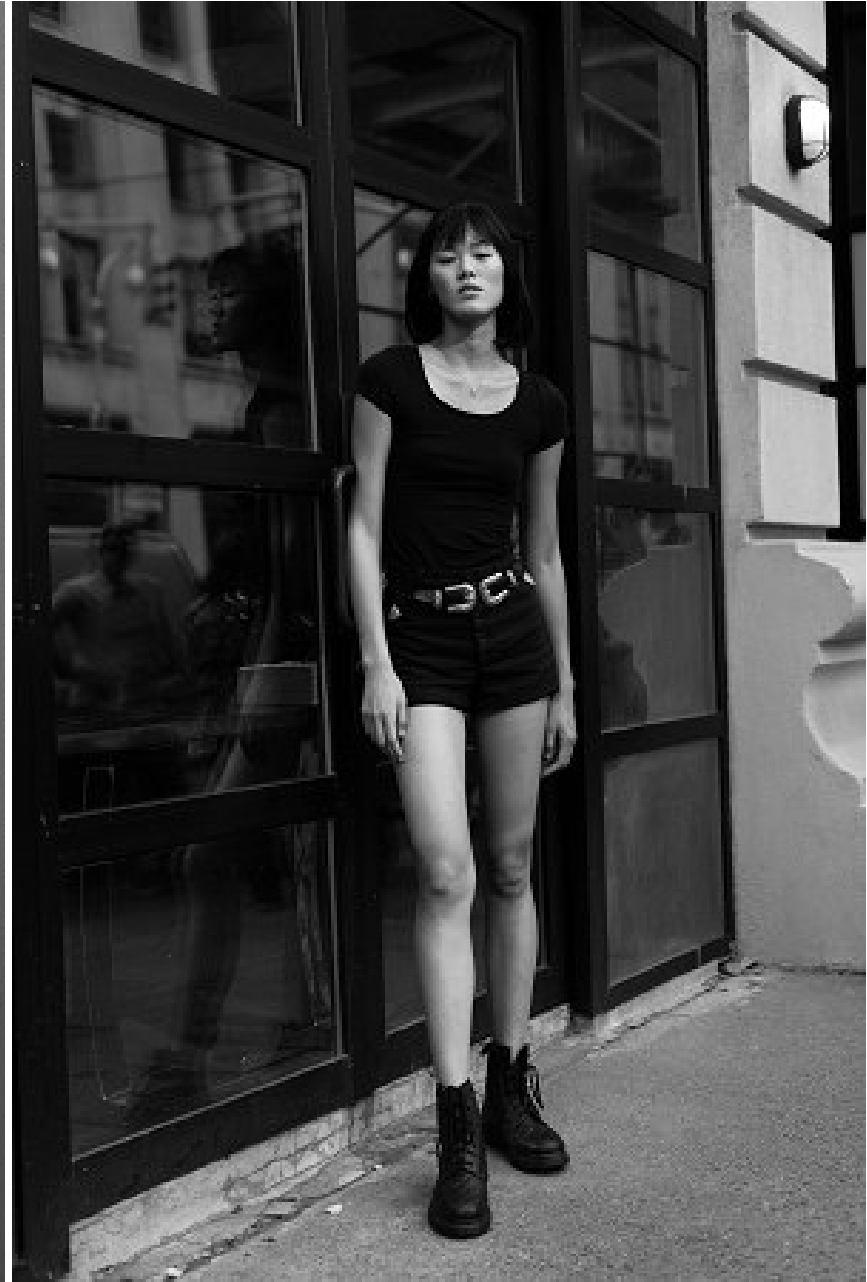

# MAJOR NEW YORK

## COCO YU

Height 180cm/5'11" Bust 81cm/32" A Waist 61cm/24" Hips 89 cm/35" Dress 32 EU/2 US/4 UK Hair Brown Eyes Brown

**COCO YU**

Height 180cm/5'11" Bust 81cm/32" A Waist 61cm/24" Hips 89 cm/35" Dress 32 EU/2 US/4 UK Hair Brown Eyes Brown

## COCO YU

Height 180cm/5'11" Bust 81cm/32" A Waist 61cm/24" Hips 89 cm/35" Dress 32 EU/2 US/4 UK Hair Brown Eyes Brown