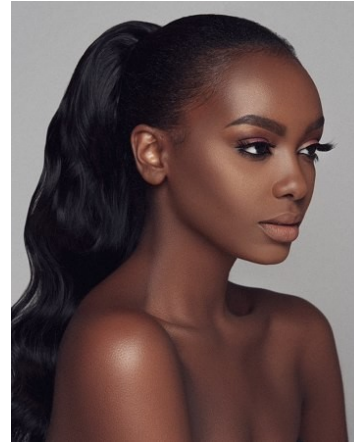

**EBONY JACKSON**

Height 173cm/5'8" Bust 82cm/32.5" Waist 63cm/25" Hips 88cm/34.5"  
Hair Dark Brown Eyes Brown

**MAJOR  
NEW YORK**

**EBONY JACKSON**

Height 173cm/5'8" Bust 82cm/32.5" Waist 63cm/25" Hips 88cm/34.5"  
Hair Dark Brown Eyes Brown